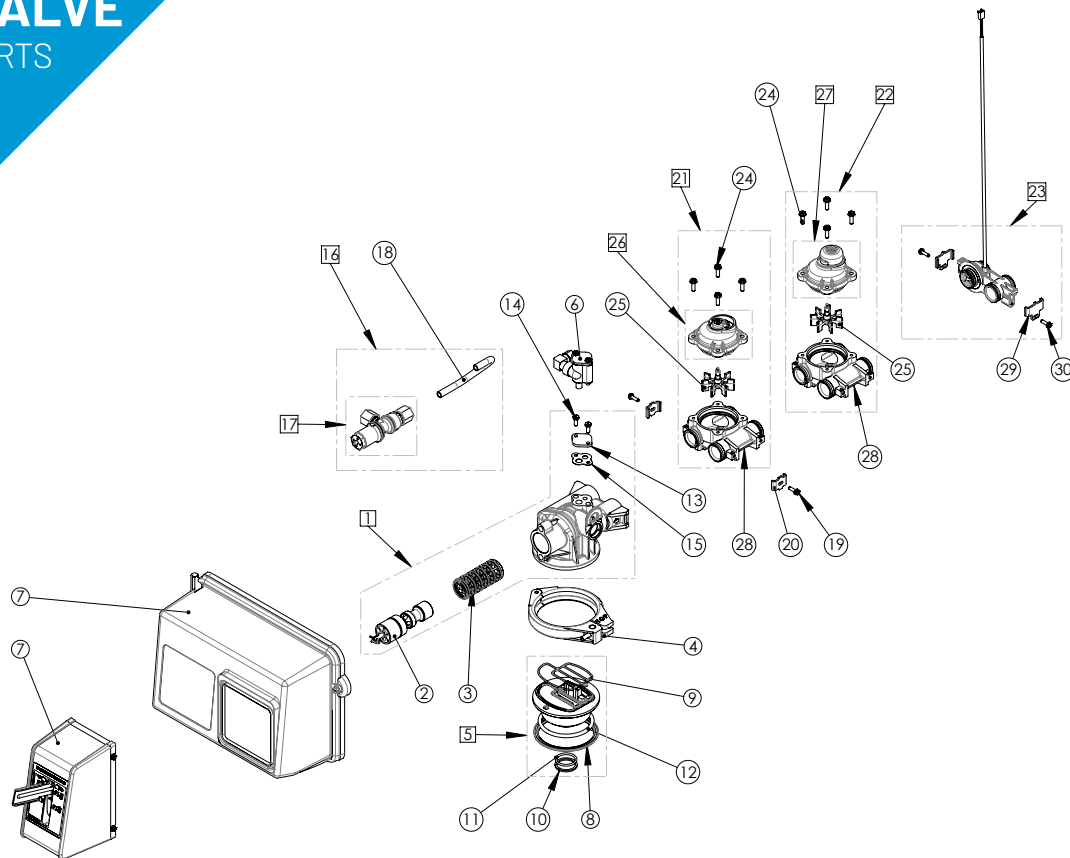

## SPARE PARTS

### 2510 spare parts

Item	Reference	Description	Packing qty
1	BU28512-01	VB assy 2510	1
1	BU28512-02	VB assy 2510 NBP	1
2	28415	S&S kit 2510/2750/2900 upper DF	1
3	24067	Piston assy 2510/2750/2900 std & HW	1
3	26495-00	Piston assy 2510/2750 NBP	1
4	27024	Clamp assy 2510	1
5	26953	Adapt base assy 2510	1
6	60080-0	Inj assy 1650 2510 # 0	1
	60080-1	Inj assy 1650 2510 # 1	1
	60080-2	Inj assy 1650 2510 # 2	1
	60080-3	Inj assy 1650 2510 # 3	1
7	VCPHINDUS1	Power head 2510/2750/2850/2910 - See VC sub-assemblies section	
	18046	PH 2510/2750/2850 manual filter	1
8	19197SP	Slip Ring Ladder Valve - (5 pc)	1
9	19936SP	Seal Adapter 2510 - (5 pc)	1
10	13030SP	O-ring Retainer Resid - (50 pc)	1
11	13304-01SP	O-ring 560 CD - (10 pc)	1
12	18303-01SP	O-ring Top of Tank - (10 pc)	1
13	11893SP	Inj Flat Cover - (10 pc)	1
14	12112SP	Screw Hex HD 10-24x1/2 - (50 pc)	1
15	23304SP	Inj Body Gasket - (10 pc)	1