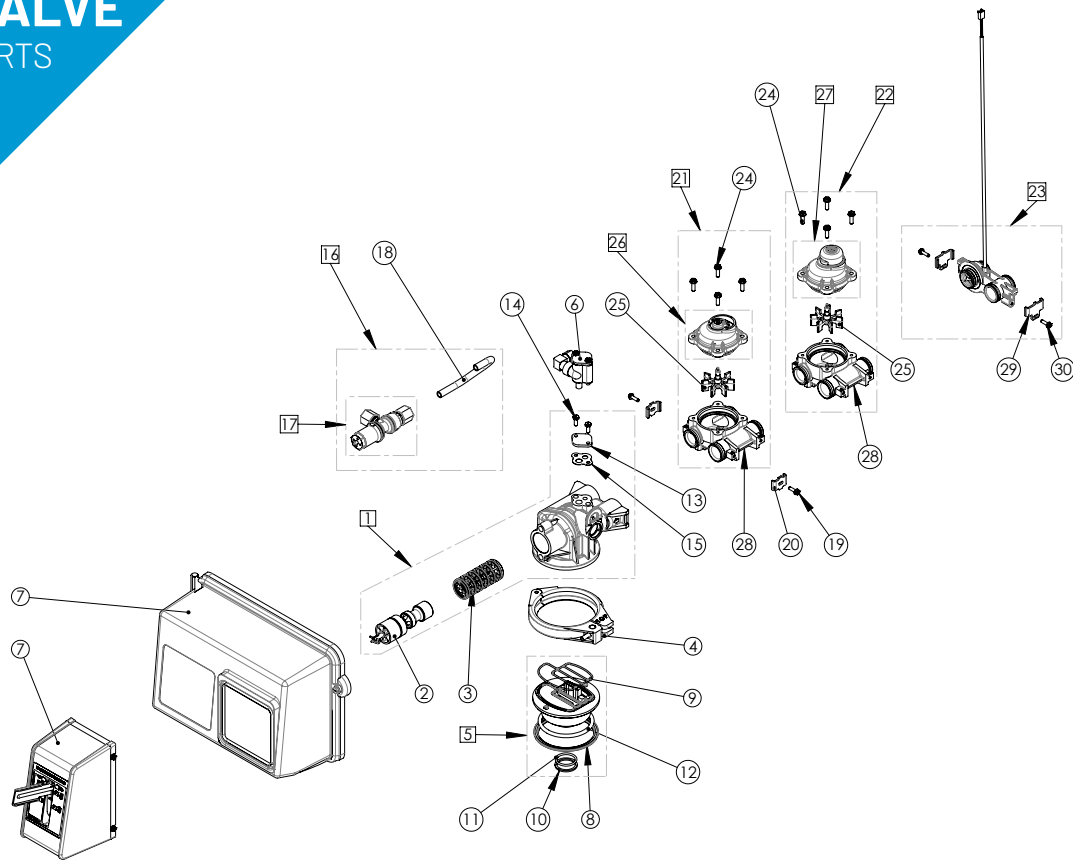

# 2510 VALVE

## SPARE PARTS

### 2510 spare parts

Item	Reference	Description	Packing qty
1	BU28512-01	VB assy 2510	1
1	BU28512-02	VB assy 2510 NBP	1
2	28415	S&S kit 2510/2750/2900 upper DF	1
3	24067	Piston assy 2510/2750/2900 std & HW	1
3	26495-00	Piston assy 2510/2750 NBP	1
4	27024	Clamp assy 2510	1
5	26953	Adapt base assy 2510	1
6	60080-0	Inj assy 1650 2510 # 0	1
	60080-1	Inj assy 1650 2510 # 1	1
	60080-2	Inj assy 1650 2510 # 2	1
	60080-3	Inj assy 1650 2510 # 3	1
7	VCPHINDUS1	Power head 2510/2750/2850/2910 - See VC sub-assemblies section	
	18046	PH 2510/2750/2850 manual filter	1
8	19197SP	Slip Ring Ladder Valve - (5 pc)	1
9	19936SP	Seal Adapter 2510 - (5 pc)	1
10	13030SP	O-ring Retainer Resid - (50 pc)	1
11	13304-01SP	O-ring 560 CD - (10 pc)	1
12	18303-01SP	O-ring Top of Tank - (10 pc)	1
13	11893SP	Inj Flat Cover - (10 pc)	1
14	12112SP	Screw Hex HD 10-24x1/2 - (50 pc)	1
15	23304SP	Inj Body Gasket - (10 pc)	1