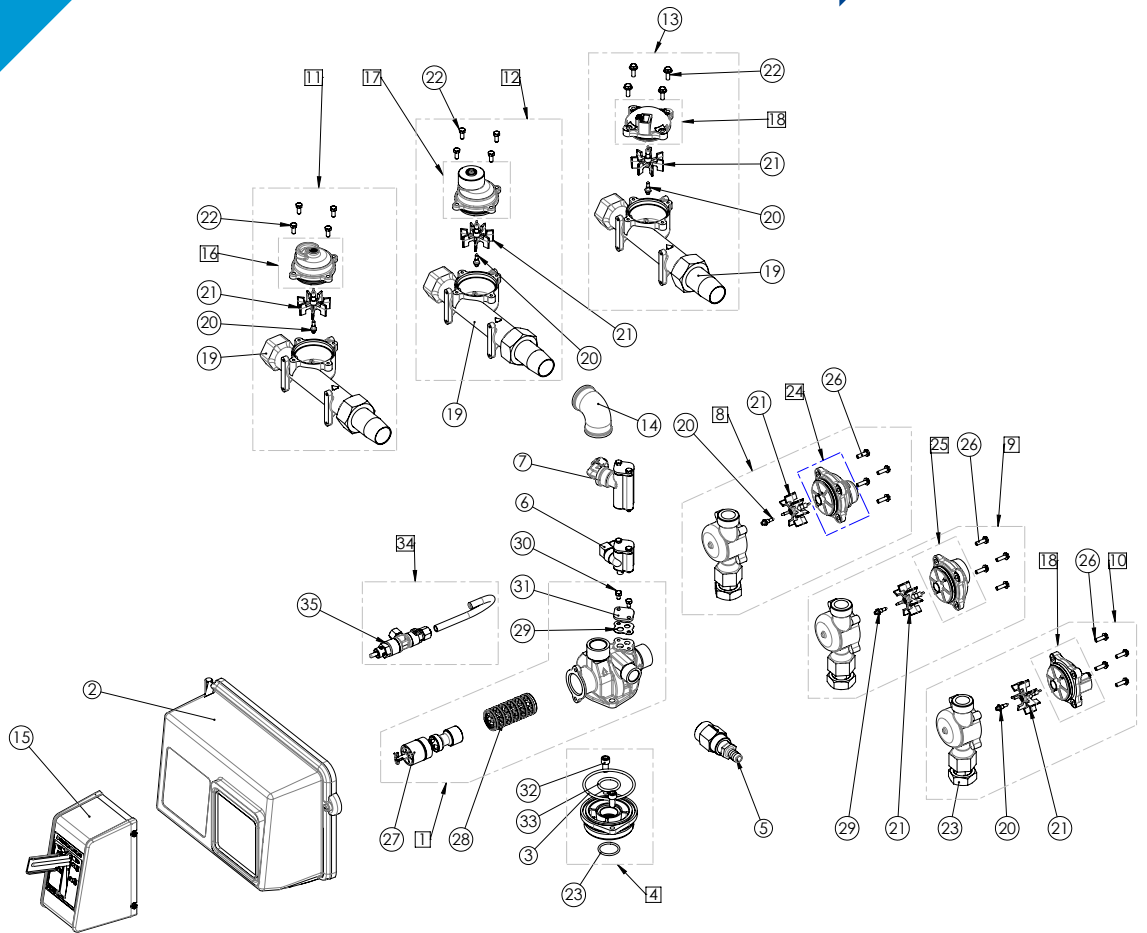

2750 VALVE

SPARE PARTS

2750 spare parts

Item	Reference	Description	Packing qty
1	BU28513-01	VB assy 2750/2900	1
	BU28513-02	VB assy 2750/2900 NBP	1
	BU28513-03	VB assy 2750/2900 HW	1
	BU28513-04	VB assy 2750/2900 NBP HW	1
2	VCPHINDUS1	Power head 2510/2750/2850/2910 - See VC sub-assemblies section	
3	11710-01SP	Adapt O-ring 560 CD - (50 pc)	1
4	24962	Tank adapt assy 2750	1
5	24212-1.2	DLFC 3/4" NPT - 1/2" NPT 2750/2900	1
	24212-1.5	DLFC 3/4" NPT - 1/2" NPT 2750/2900	1
	24212-2	DLFC 3/4" NPT - 1/2" NPT 2750/2900	1
	24212-2.4	DLFC 3/4" NPT - 1/2" NPT 2750/2900	1
	24212-3	DLFC 3/4" NPT - 1/2" NPT 2750/2900	1
	24212-3.5	DLFC 3/4" NPT - 1/2" NPT 2750/2900	1
	24212-4	DLFC 3/4" NPT - 1/2" NPT 2750/2900	1
	24212-5	DLFC 3/4" NPT - 1/2" NPT 2750/2900	1
	24212-7	DLFC 3/4" NPT - 1/2" NPT 2750/2900	1
6	24199-0	Inj assy 1600 2750/2850/2900/2910	1
	24199-00	Inj assy 1600 2750/2850/2900/2910	1
	24199-000	Inj assy 1600 2750/2850/2900/2910	1
	24199-1	Inj assy 1600 2750/2850/2900/2910	1
	24199-2	Inj assy 1600 2750/2850/2900/2910	1
	24199-3	Inj assy 1600 2750/2850/2900/2910	1
	24555-0	Inj assy 1600 HW	1
	24555-1	Inj assy 1600 HW	1
	24555-2	Inj assy 1600 HW	1