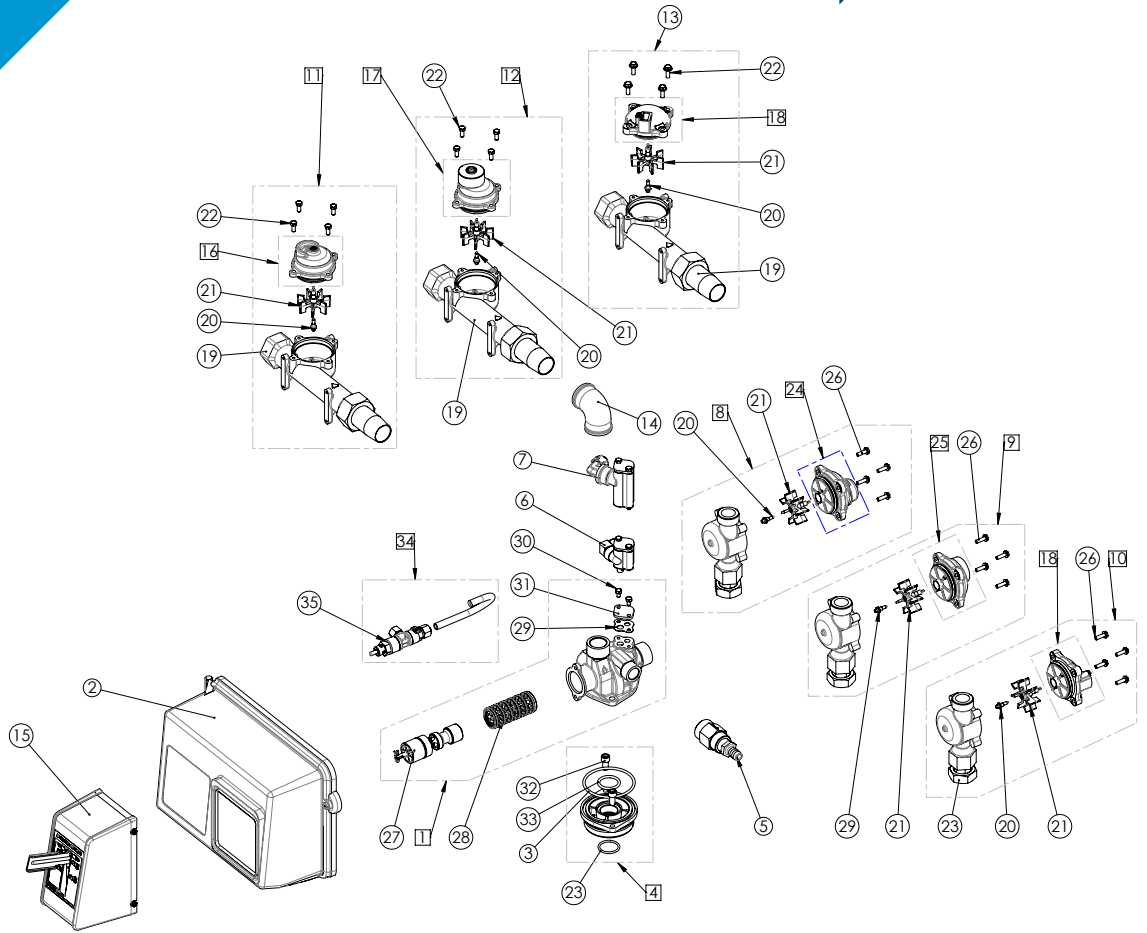

2750 VALVE

SPARE PARTS

2750 spare parts

Item	Reference	Description	Packing qty
	BU28607-1.2	BV 1710 2750 WBP 1.2 gpm	1
	BU28607-2	BV 1710 2750 WBP 2 gpm	1
	BU28607-4	BV 1710 2750 WBP 4 gpm	1
	BU28607-7	BV 1710 2750 WBP 7 gpm	1
	BU28611-1.2	BV 1710 UF 2750 1.2 gpm	1
	BU28611-2	BV 1710 UF 2750 2 gpm	1
	BU28611-4	BV 1710 UF 2750 4 gpm	1
	BU28611-7	BV 1710 UF 2750 7 gpm	1
35	18092-0.25	Kit BV 1600 & BLFC assy indus	1
	18092-0.50	Kit BV 1600 & BLFC assy indus	1
	18092-1	Kit BV 1600 & BLFC assy indus	1
	26677-0.25	Kit BV 1650 assy 0.25 gpm	1
	26677-0.50	Kit BV 1650 assy 0.50 gpm	1
	26677-1	Kit BV 1650 assy 1 gpm	1
	24181-1.2	Kit BV 1700 assy	1
	24181-2	Kit BV 1700 assy	1
	24181-4	Kit BV 1700 assy	1
	24181-7	Kit BV 1700 assy	1
	28423-1.2	BV 1710 1.2 gpm except 9500	1
	28423-2	BV 1710 2 gpm except 9500	1
	28423-4	BV 1710 4 gpm except 9500	1
	28423-7	BV 1710 7 gpm except 9500	1