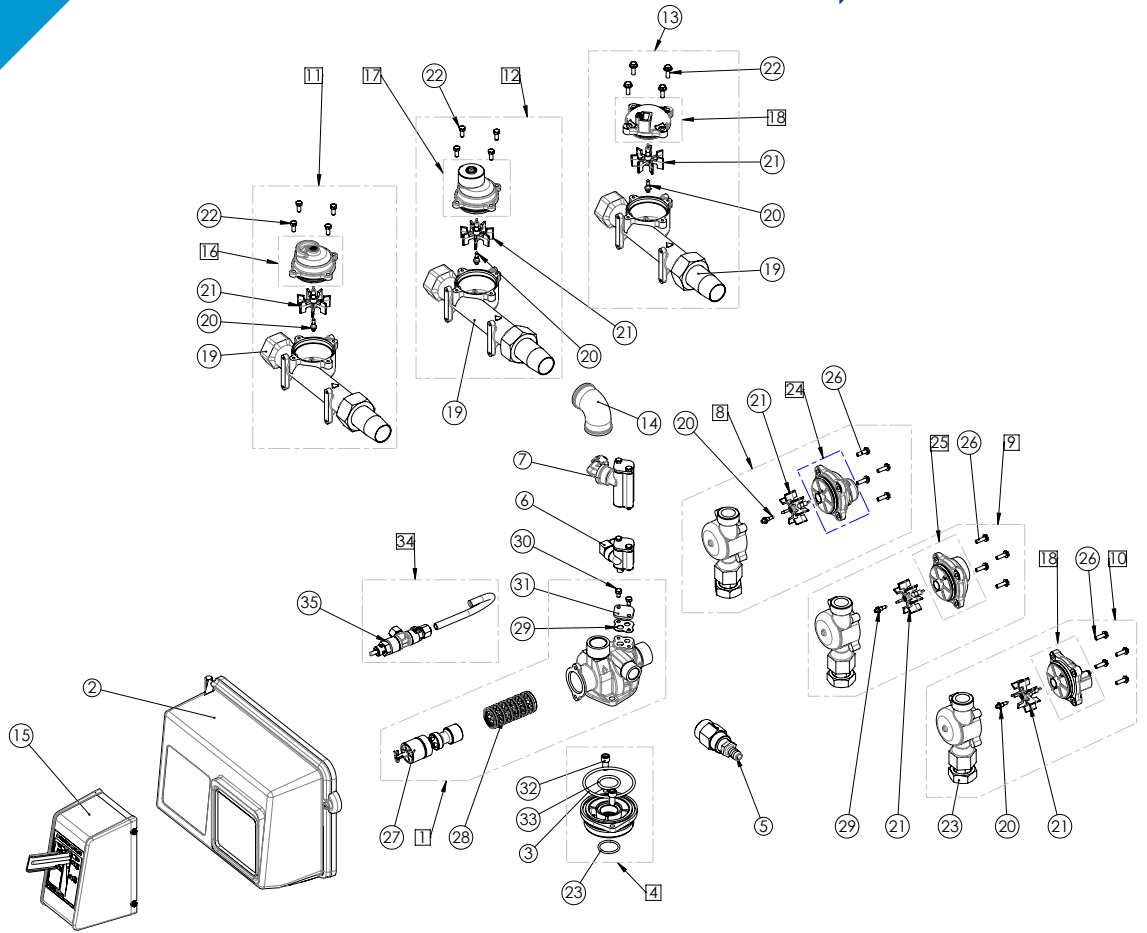

2750 VALVE SPARE PARTS

2750 spare parts

Item	Reference	Description	Packing qty
	24555-3	Inj assy 1600 HW	1
7	24173-3	Inj assy 1700/1710	1
	24173-4	Inj assy 1700/1710	1
	24173-5	Inj assy 1700/1710	1
8	24249	Meter assy 3/4" 40 m³ 2750	1
9	24250	Meter assy 3/4" 8 m³ 2750	1
10	26820	Meter assy 3/4" elec 2750	1
11	24198	Meter assy 1" 20 m³	1
12	24197	Meter assy 1" 100 m³	1
13	18391	Meter assy 1" elec	1
14	23748	Elbow female 1"x 1" meter 2750	1
15	18046	PH 2510/2750/2850 manual filter	1
16	15218	Cover meter assy brass	1
17	15237	Meter cover assy brass extended	1
18	18330	Meter cover assy elec	1
19	14959-20	Meter body 1" indus	1
20	13882SP	Impeller Post for 13509 - (10 pc)	1
21	13509SP	Impeller Meter Except 2" & 3" - (10 pc)	1
22	11737SP	Screw TH M5x12 - (50 pc)	1
23	13304-01SP	O-ring 560 CD - (10 pc)	1
24	BR15150	Meter cover assy plastic	1
25	BR14038	Cover meter assy plastic	1
26	12473SP	Screw Hex Washer 10-24x5/8 18-8SS - (50 pc)	1
27	24067	Piston assy 2510/2750/2900 std & HW	1
27	26495-00	Piston assy 2510/2750 NBP	1