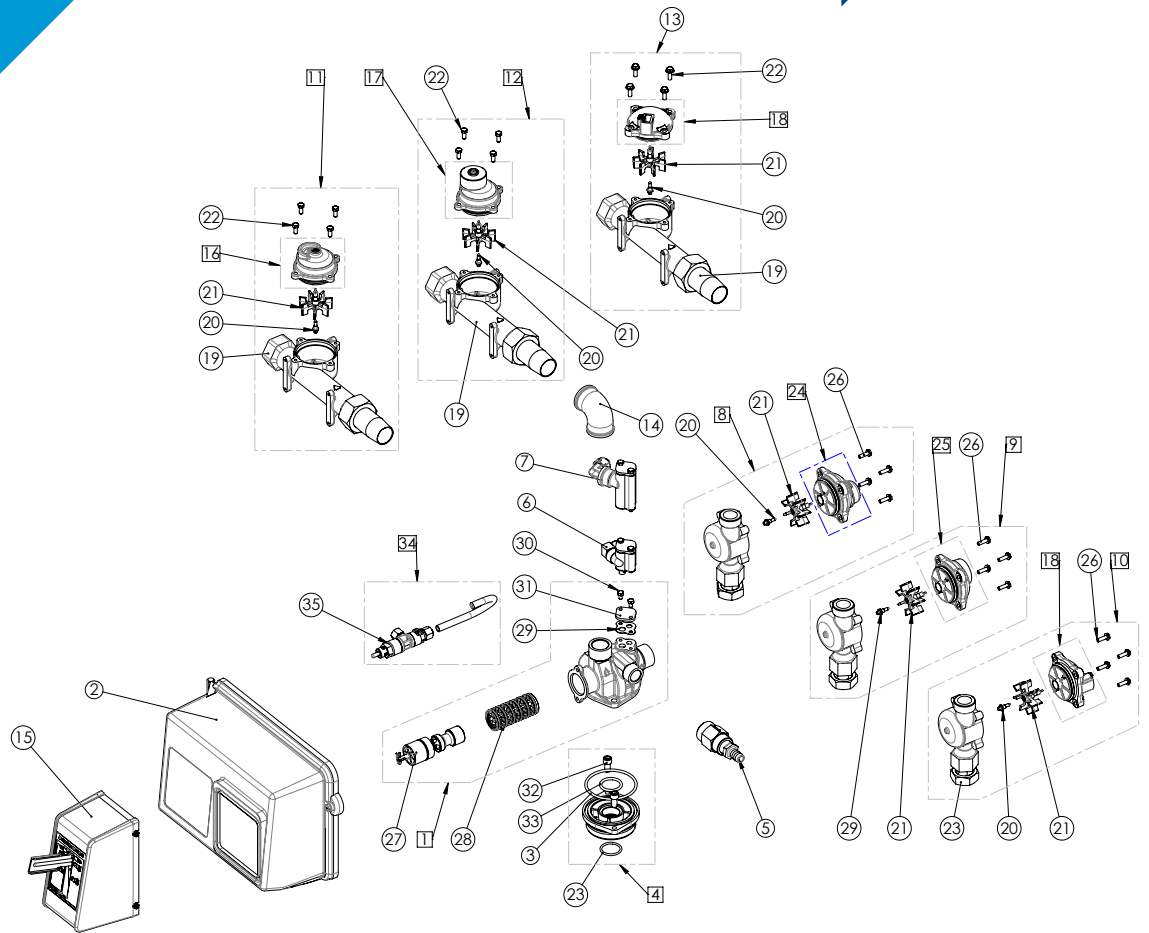

2750 VALVE

SPARE PARTS

2750 spare parts

Item	Reference	Description	Packing qty
28	28415	S&S kit 2510/2750/2900 upper DF	1
28	BU28414	S&S kit 2750/2900/2910 upper HW	1
29	23304SP	Inj Body Gasket - (10 pc)	1
30	24874SP	Screw THM 5 x 8 - (50 pc)	1
31	11893SP	Inj Flat Cover - (10 pc)	1
32	21361SP	Screw TCHCM 8x16 - (50 pc)	1
33	11208-01SP	Adapt O-ring 560 CD 2750/2900/2910 - (50 pc)	1
34	26909-0.50	BV 1600 assy 2750NBP/2850 0.50 gpm	1
	26909-1	BV 1600 assy 2750NBP/2850 1 gpm	1
	24994-1	BV 1600 assy 2750 WBP/2910 HW 1 gpm	1
	24994-0.25	BV 1600 assy 2750 WBP/2910 HW 0.25 gpm	1
	24994-0.50	BV 1600 assy 2750 WBP/2910 HW 0.50 gpm	1
	26680-0.25	BV 1650 2750/2910 WBP assy 0.25 gpm plastic	1
	26680-0.50	BV 1650 2750/2910 WBP assy 0.50 gpm plastic	1
	26680-1	BV 1650 2750/2910 WBP assy 1 gpm plastic	1
	BU28797-0.25	BV 1650 assy 2750NBP/2850/2910 0.25 gpm	1
	BU28797-0.50	BV 1650 assy 2750NBP/2850/2910 0.50 gpm	1
	BU28797-1	BV 1650 assy 2750NBP/2850/2910 1 gpm	1
	26990-1.2	BV 1700 assy 2750WBP HW 1.2 gpm	1
	26990-2	BV 1700 assy 2750WBP HW 2 gpm	1
	26990-4	BV 1700 assy 2750WBP HW 4 gpm	1
	26990-7	BV 1700 assy 2750WBP HW 7 gpm	1
	26991-1.2	BV 1700 assy 2750 NBP/2850 WBP/ 2910 1.2 gpm	1
	26991-2	BV 1700 assy 2750 NBP/2850 WBP/ 2910 2 gpm	1
	26991-4	BV 1700 assy 2750 NBP/2850 WBP/ 2910 4 gpm	1