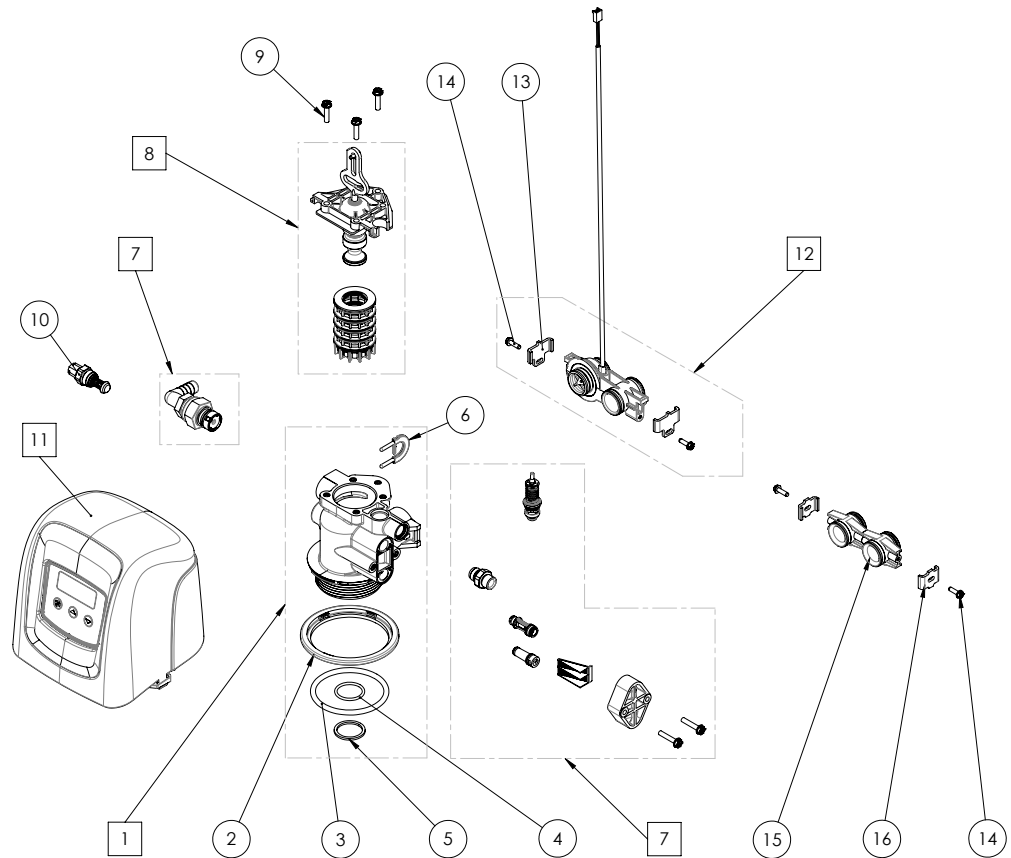

5800 VALVE

SPARE PARTS

Power head 5800/5810/5812

Item	Reference	Description	Packing qty
1	BR61832-00	Cover assy, 5800, 5810, 5812, black/blue	1
	BR61832-01	Cover assy, 5800, 5810, 5812, black/black	1
2	BR61836	Panel gear assy, 5800 DF/UF	1
	BR61957	Panel gear assy, 5810, 5812 DF/UF	1
3	62076	Timer assy 5800 Typhoon	1
	BR61833-01	Timer assy 5800 Storm TC	1
	BR61833-02	Timer assy 5800 Storm eco	1
	BR61833-03	Timer assy 5800 Storm TC UF	1
	BR61833-04	Timer assy 5800 Storm eco UF	1
	BR61833-05	Timer assy 5800 Storm filter UF	1
	61931-03	Timer Assy 5800 Hurricane w/ Pentair Logo	1
4	BR61835	Motor assy 5800	1
5	43262-00SP	Bezel, 5800 , Blue - (10 pc)	1
	43262-01SP	Bezel, 5800 , Black - (10 pc)	1
	BR44162	Transformer intl 230VAC-12VDC 5800	1
	BR61995	Optical sensor kit	1

5800 VALVE

SPARE PARTS

5800 spare parts

Item	Reference	Description	Packing qty
1	BR61857-01	Valve body assy 5800 filter	1
	BR61857-20	Valve body assy 5800 w/mixing	1
2	18569	Retainer tank seal	1
3	18303-01SP	O-ring Top of Tank - (10 pc)	1
4	13304-01SP	O-ring 560 CD - (10 pc)	1
5	13030SP	O-ring Retainer Resid - (50 pc)	1
6	18312SP	Retainer Drain - (10 pc)	1
7	VCINJ1	Injector residential - See VC sub-assemblies section	
8	BR61838	Piston assy, UF, 5800	1
	BR61837	Piston assy, DF, 5800	1
9	18261SP	Screw - (10 pc)	1
10	24509-01	Mixing assy resid	10
11	See PH page	Power head assy 5800	
12	60626-01	Meter assy 3/4" turbine SE/SXT	1
13	19569SP	Clip Flow Meter SXT - (12 pc)	1
14	13314SP	Screw Adapt Clip - (50 pc)	1
15	13709	Coupling assy 2510/resid/9000	2
16	13255SP	Mounting Clip - (12 pc)	1