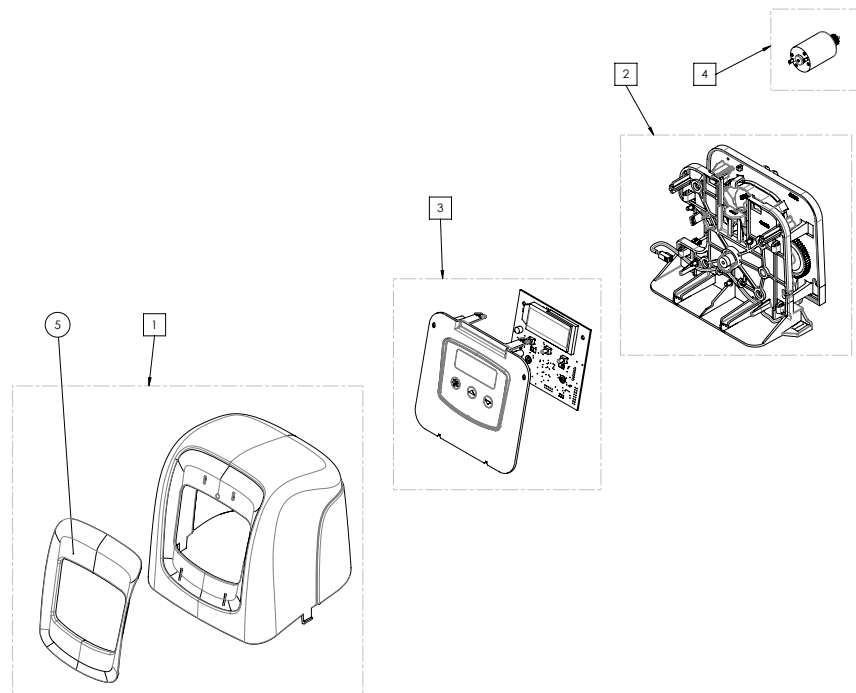

5800 VALVE

SPARE PARTS

Power head 5800/5810/5812

Item	Reference	Description	Packing qty
1	BR61832-00	Cover assy, 5800, 5810, 5812, black/blue	1
	BR61832-01	Cover assy, 5800, 5810, 5812, black/black	1
2	BR61836	Panel gear assy, 5800 DF/UF	1
	BR61957	Panel gear assy, 5810, 5812 DF/UF	1
3	62076	Timer assy 5800 Typhoon	1
	BR61833-01	Timer assy 5800 Storm TC	1
	BR61833-02	Timer assy 5800 Storm eco	1
	BR61833-03	Timer assy 5800 Storm TC UF	1
	BR61833-04	Timer assy 5800 Storm eco UF	1
	BR61833-05	Timer assy 5800 Storm filter UF	1
	61931-03	Timer Assy 5800 Hurricane w/ Pentair Logo	1
4	BR61835	Motor assy 5800	1
5	43262-00SP	Bezel, 5800 , Blue - (10 pc)	1
	43262-01SP	Bezel, 5800 , Black - (10 pc)	1
	BR44162	Transformer intl 230VAC-12VDC 5800	1
	BR61995	Optical sensor kit	1

5800 VALVE

SPARE PARTS

5800 spare parts

Item	Reference	Description	Packing qty
1	BR61857-01	Valve body assy 5800 filter	1
	BR61857-20	Valve body assy 5800 w/mixing	1
2	18569	Retainer tank seal	1
3	18303-01SP	O-ring Top of Tank - (10 pc)	1
4	13304-01SP	O-ring 560 CD - (10 pc)	1
5	13030SP	O-ring Retainer Resid - (50 pc)	1
6	18312SP	Retainer Drain - (10 pc)	1
7	VCINJ1	Injector residential - See VC sub-assemblies section	
8	BR61838	Piston assy, UF, 5800	1
	BR61837	Piston assy, DF, 5800	1
9	18261SP	Screw - (10 pc)	1
10	24509-01	Mixing assy resid	10
11	See PH page	Power head assy 5800	
12	60626-01	Meter assy 3/4" turbine SE/SXT	1
13	19569SP	Clip Flow Meter SXT - (12 pc)	1
14	13314SP	Screw Adapt Clip - (50 pc)	1
15	13709	Coupling assy 2510/resid/9000	2
16	13255SP	Mounting Clip - (12 pc)	1