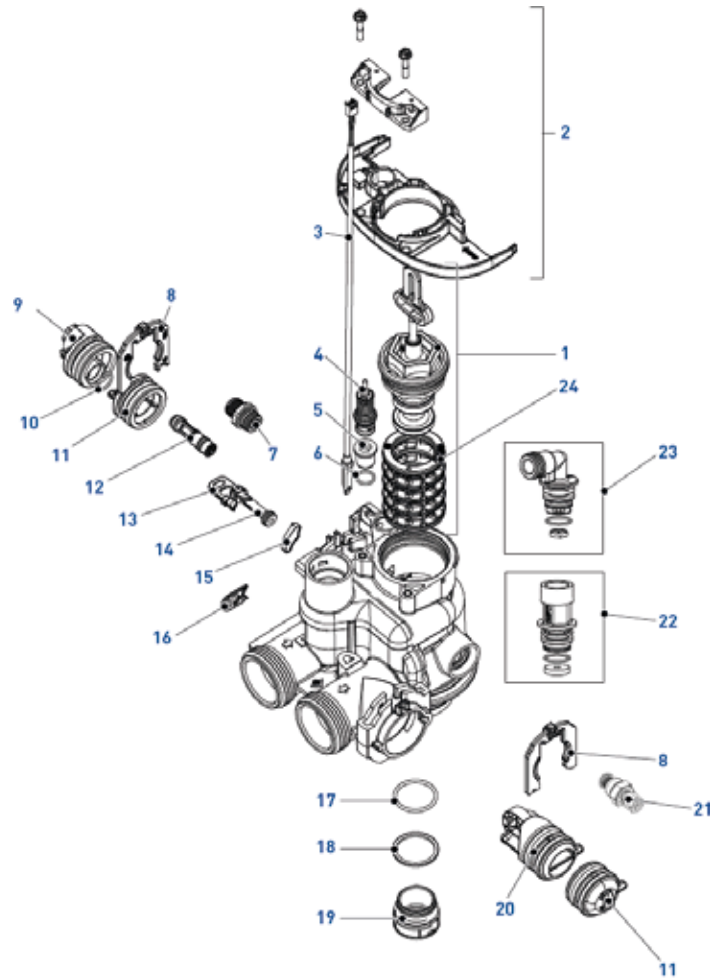

# 5810 VALVE

SPARE PARTS

## Power head 5800/5810/5812

Item	Reference	Description	Packing qty
1	BR61832-00	Cover assy, 5800, 5810, 5812, black/blue	1
	BR61832-01	Cover assy, 5800, 5810, 5812, black/black	1
2	BR61836	Panel gear assy, 5800 DF/UF	1
	BR61957	Panel gear assy, 5810, 5812 DF/UF	1
3	62076	Timer assy 5800 Typhoon	1
	BR61833-01	Timer assy 5800 Storm TC	1
	BR61833-02	Timer assy 5800 Storm eco	1
	BR61833-03	Timer assy 5800 Storm TC UF	1
	BR61833-04	Timer assy 5800 Storm eco UF	1
	BR61833-05	Timer assy 5800 Storm filter UF	1
	61931-03	Timer Assy 5800 Hurricane w/ Pentair Logo	1
4	BR61835	Motor assy 5800	1
5	43262-00SP	Bezel, 5800 , Blue - (10 pc)	1
	43262-01SP	Bezel, 5800 , Black - (10 pc)	1
	BR44162	Transformer intl 230VAC-12VDC 5800	1
	BR61995	Optical sensor kit	1

## SPARE PARTS