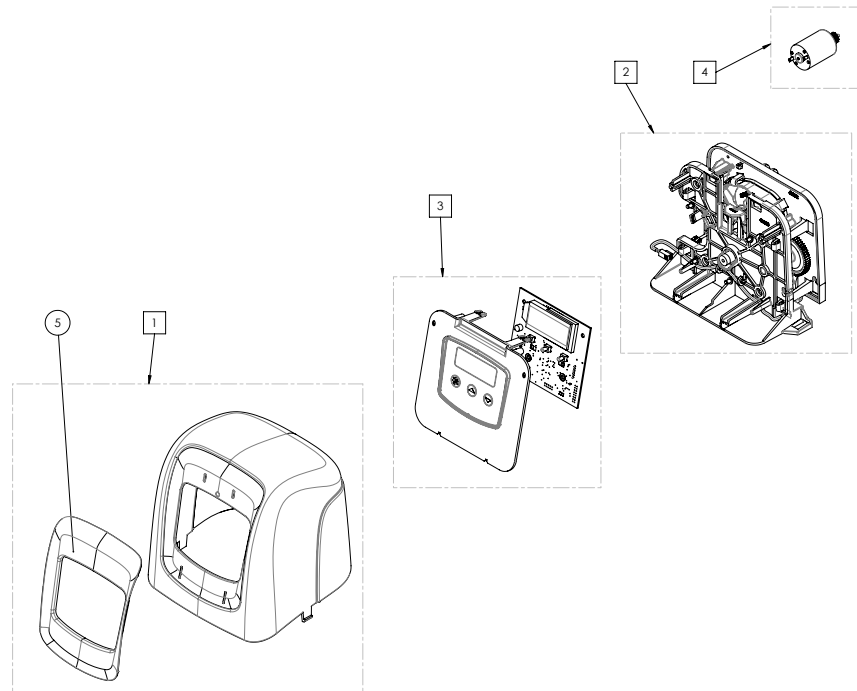

# 5810 VALVE

SPARE PARTS

## Power head 5800/5810/5812

Item	Reference	Description	Packing qty
1	BR61832-00	Cover assy, 5800, 5810, 5812, black/blue	1
	BR61832-01	Cover assy, 5800, 5810, 5812, black/black	1
2	BR61836	Panel gear assy, 5800 DF/UF	1
	BR61957	Panel gear assy, 5810, 5812 DF/UF	1
3	62076	Timer assy 5800 Typhoon	1
	BR61833-01	Timer assy 5800 Storm TC	1
	BR61833-02	Timer assy 5800 Storm eco	1
	BR61833-03	Timer assy 5800 Storm TC UF	1
	BR61833-04	Timer assy 5800 Storm eco UF	1
	BR61833-05	Timer assy 5800 Storm filter UF	1
	61931-03	Timer Assy 5800 Hurricane w/ Pentair Logo	1
4	BR61835	Motor assy 5800	1
5	43262-00SP	Bezel, 5800 , Blue - (10 pc)	1
	43262-01SP	Bezel, 5800 , Black - (10 pc)	1
	BR44162	Transformer intl 230VAC-12VDC 5800	1
	BR61995	Optical sensor kit	1

## SPARE PARTS