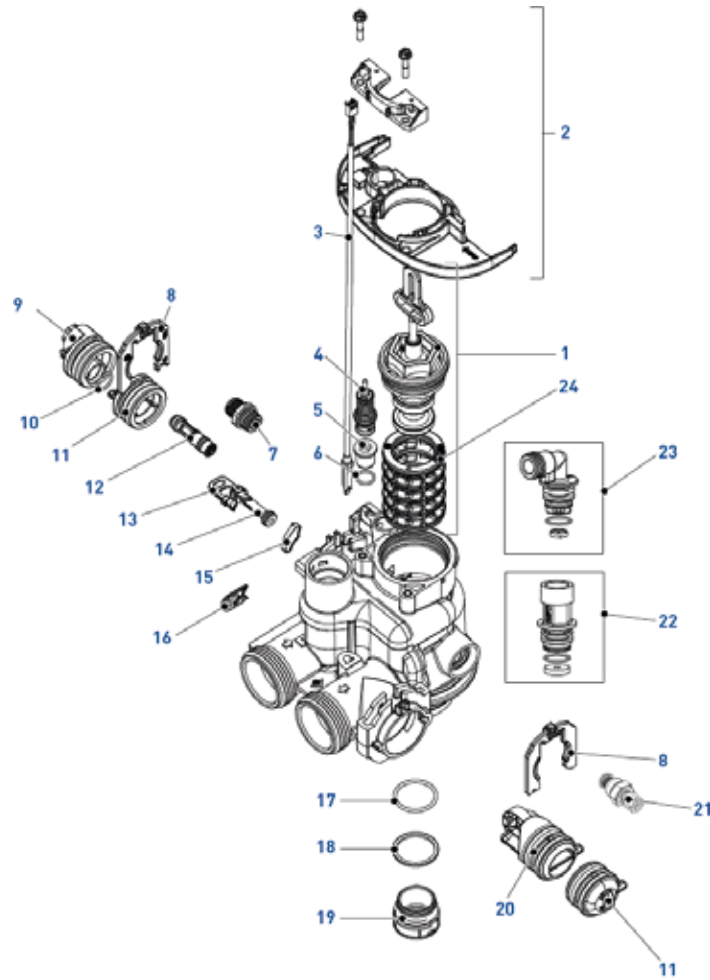

# 5810 VALVE

SPARE PARTS

## 5810 spare parts

Item	Reference	Description	Packing qty
1	61956-01	Piston assembly, downflow 5810	1
	61956-02	Piston assembly, upflow 5810	1
	61956-03	Piston assembly, filter 5810	1
2	61961	Kit mounting 5810 / 5812	1
3	BR19791-01	Meter cable assembly	1
4	26575	Brine valve, 1600 assembly	1
5	40947-01	Brine valve plug	1
6	13302-01	O-ring-014	1
	28387-012	BLFC assembly 3/8", 0.12 gpm	1
	28387-025	BLFC assembly 3/8", 0.25 gpm	1
	28387-05	BLFC assembly 3/8", 0.50 gpm	1
7	28387-1	BLFC assembly 3/8", 1.00 gpm	1
	40576-01	Clip H, plastic	2
8	40576-01	Clip H, plastic	2
9	61923-20SB	Cap, regulated injector, 20 PSI	1
10	12977-01	O-ring-015, 560CD	1
11	28370	Injector cap assembly	2
*	40951	O-ring-220	2
12	61454-000	Injector assembly, #000, Brown	1
	61454-00	Injector assembly, #00, violet	1
	61454-0	Injector assembly, #0, red	1
	61454-1	Injector assembly, #1, white	1
	61454-2	Injector assembly, #2, blue	1
	61454-3	Injector assembly, #3, yellow	1
	61454-4	Injector assembly, #4, green	1
	61454-5	Injector assembly, #5, grey	1

## SPARE PARTS