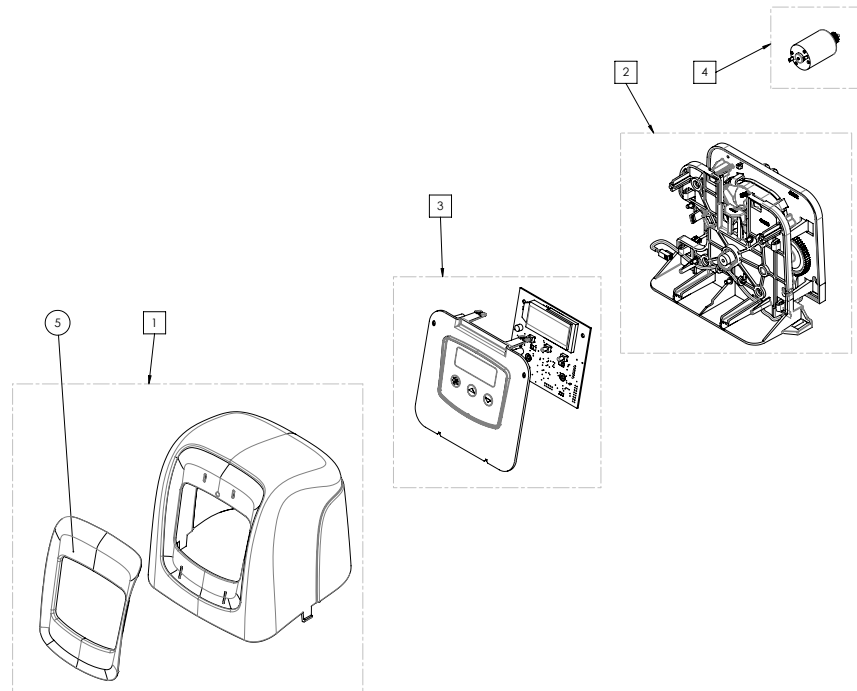

5812 VALVE

SPARE PARTS

Power head 5800/5810/5812

Item	Reference	Description	Packing qty
1	BR61832-00	Cover assy, 5800, 5810, 5812, black/blue	1
	BR61832-01	Cover assy, 5800, 5810, 5812, black/black	1
2	BR61836	Panel gear assy, 5800 DF/UF	1
	BR61957	Panel gear assy, 5810, 5812 DF/UF	1
3	62076	Timer assy 5800 Typhoon	1
	BR61833-01	Timer assy 5800 Storm TC	1
	BR61833-02	Timer assy 5800 Storm eco	1
	BR61833-03	Timer assy 5800 Storm TC UF	1
	BR61833-04	Timer assy 5800 Storm eco UF	1
	BR61833-05	Timer assy 5800 Storm filter UF	1
	61931-03	Timer Assy 5800 Hurricane w/ Pentair Logo	1
4	BR61835	Motor assy 5800	1
5	43262-00SP	Bezel, 5800 , Blue - (10 pc)	1
	43262-01SP	Bezel, 5800 , Black - (10 pc)	1
	BR44162	Transformer intl 230VAC-12VDC 5800	1
	BR61995	Optical sensor kit	1

5812 VALVE

SPARE PARTS

5812 spare parts

Item	Reference	Description	Packing qty
1	61925	Cartridge seals & spacers, 5812	1
2	61960-01	Piston and seal kit assembly, downflow 5812	1
	61960-02	Piston and seal kit assembly, upflow 5812	1
	61960-03	Piston and seal kit assembly, filter 5812	1
3	61961	Kit mounting 5810 / 5812	1
4	BR19791-01	Meter cable assembly	1
5	26575	Brine valve, 1600 assembly	1
6	40947-01	Brine valve plug	1
7	13302-01	O-ring-014, 560CD	1
8	61959	Injector plug with o-ring	2
9	28387-0.12	BLFC assembly 3/8", 0.125 gpm	1
	28387-0.25	BLFC assembly 3/8", 0.25 gpm	1
	28387-0.50	BLFC assembly 3/8", 0.50 gpm	1
	28387-1	BLFC assembly 3/8", 1.00 gpm	1
10	1000269	Cap assembly, blank	2
11	40576-01	Clip H, plastic	2
12	61923-20	Cap, regulated injector, 20 PSI	1
13	12977-01	O-ring-015	1
14	28370	Injector cap assembly, 7000	2
*	40951	O-ring-220	2
15	61454-000	Injector assembly, #000, Brown	1
	61454-00	Injector assembly, #00, violet	1
	61454-0	Injector assembly, #0, red	1
	61454-1	Injector assembly, #1, white	1
	61454-2	Injector assembly, #2, blue	1