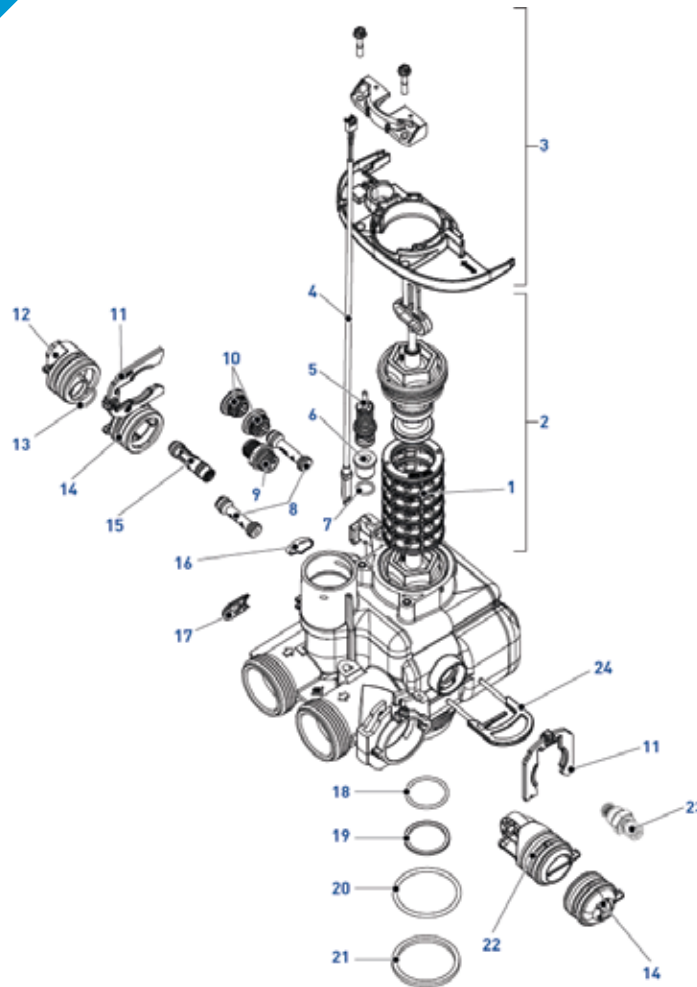

5812 VALVE

SPARE PARTS

Power head 5800/5810/5812

Item	Reference	Description	Packing qty
1	BR61832-00	Cover assy, 5800, 5810, 5812, black/blue	1
	BR61832-01	Cover assy, 5800, 5810, 5812, black/black	1
2	BR61836	Panel gear assy, 5800 DF/UF	1
	BR61957	Panel gear assy, 5810, 5812 DF/UF	1
3	62076	Timer assy 5800 Typhoon	1
	BR61833-01	Timer assy 5800 Storm TC	1
	BR61833-02	Timer assy 5800 Storm eco	1
	BR61833-03	Timer assy 5800 Storm TC UF	1
	BR61833-04	Timer assy 5800 Storm eco UF	1
	BR61833-05	Timer assy 5800 Storm filter UF	1
	61931-03	Timer Assy 5800 Hurricane w/ Pentair Logo	1
4	BR61835	Motor assy 5800	1
5	43262-00SP	Bezel, 5800 , Blue - (10 pc)	1
	43262-01SP	Bezel, 5800 , Black - (10 pc)	1
	BR44162	Transformer intl 230VAC-12VDC 5800	1
	BR61995	Optical sensor kit	1

5812 VALVE

SPARE PARTS

5812 spare parts

Item	Reference	Description	Packing qty
1	61925	Cartridge seals & spacers, 5812	1
2	61960-01	Piston and seal kit assembly, downflow 5812	1
	61960-02	Piston and seal kit assembly, upflow 5812	1
	61960-03	Piston and seal kit assembly, filter 5812	1
3	61961	Kit mounting 5810 / 5812	1
4	BR19791-01	Meter cable assembly	1
5	26575	Brine valve, 1600 assembly	1
6	40947-01	Brine valve plug	1
7	13302-01	O-ring-014, 560CD	1
8	61959	Injector plug with o-ring	2
9	28387-0.12	BLFC assembly 3/8", 0.125 gpm	1
	28387-0.25	BLFC assembly 3/8", 0.25 gpm	1
	28387-0.50	BLFC assembly 3/8", 0.50 gpm	1
	28387-1	BLFC assembly 3/8", 1.00 gpm	1
10	1000269	Cap assembly, blank	2
11	40576-01	Clip H, plastic	2
12	61923-20	Cap, regulated injector, 20 PSI	1
13	12977-01	O-ring-015	1
14	28370	Injector cap assembly, 7000	2
*	40951	O-ring-220	2
15	61454-000	Injector assembly, #000, Brown	1
	61454-00	Injector assembly, #00, violet	1
	61454-0	Injector assembly, #0, red	1
	61454-1	Injector assembly, #1, white	1
	61454-2	Injector assembly, #2, blue	1