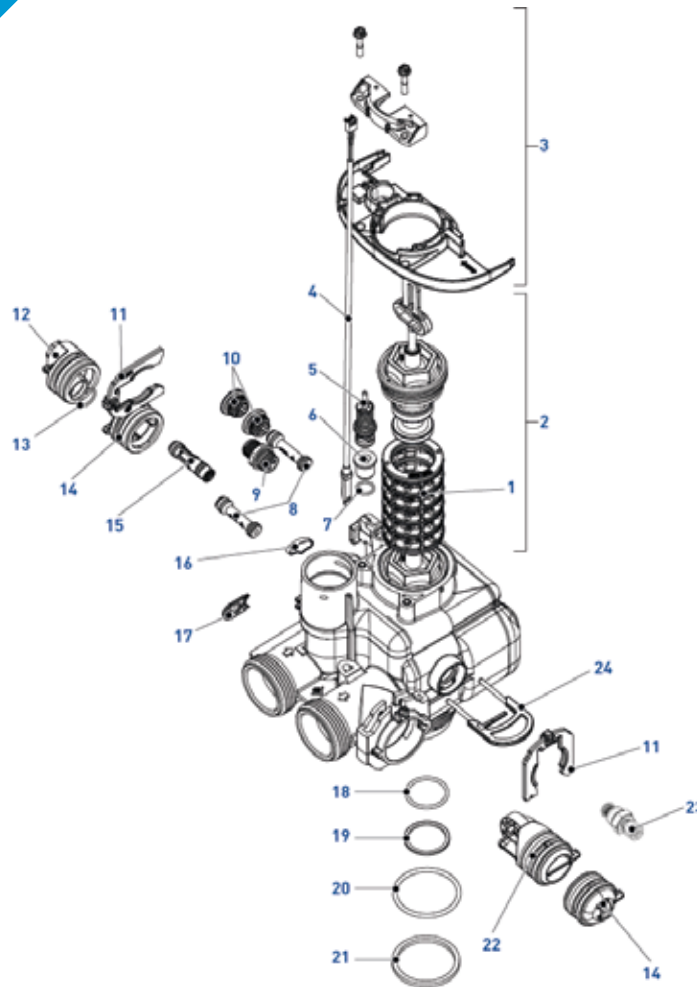

5812 VALVE

SPARE PARTS

5812 spare parts

Item	Reference	Description	Packing qty
	61454-3	Injector assembly, #3, yellow	1
	61454-4	Injector assembly, #4, green	1
	61454-5	Injector assembly, #5, grey	1
16	43719	Screen, injector 5810 & 5812	1
17	40946	Clip, brine retaining	1
18	19054SP	O-ring	10
19	40538SP	Retainer tank seal	10
20	13577-01SP	O-ring-560 CD, distributor tube	10
21	41747	Retainer, Distributor, 1.5"	10
22	61919	Meter assembly, 1/4", 5810 & 5812	1
23	24509-01	Mixing assembly residential	1
24	43596	Clip, drain retaining	1
*	28386-ALL	DLFC kit 1" 7700/5810 10 to 25 gpm	1
	61974-1.5to7	DLFC assy 1" elbow BSP 1.5 to 7.0 GPM 5812	1
	61974-10to25	DLFC assy 1" elbow BSP 10 to 25 GPM 5812	1
	61974-30-35	DLFC assy 1" elbow BSP 30 & 35 GPM 5812	1
	61980-1.5to7	DLFC assy 1 1/4" straight BSP 1.5 to 7.0 GPM 5812	1
	61980-10to25	DLFC assy 1 1/4" straight BSP 10 to 25 GPM 5812	1
	61980-30to45	DLFC assy 1 1/4" straight BSP 30 to 45 GPM 5812	1