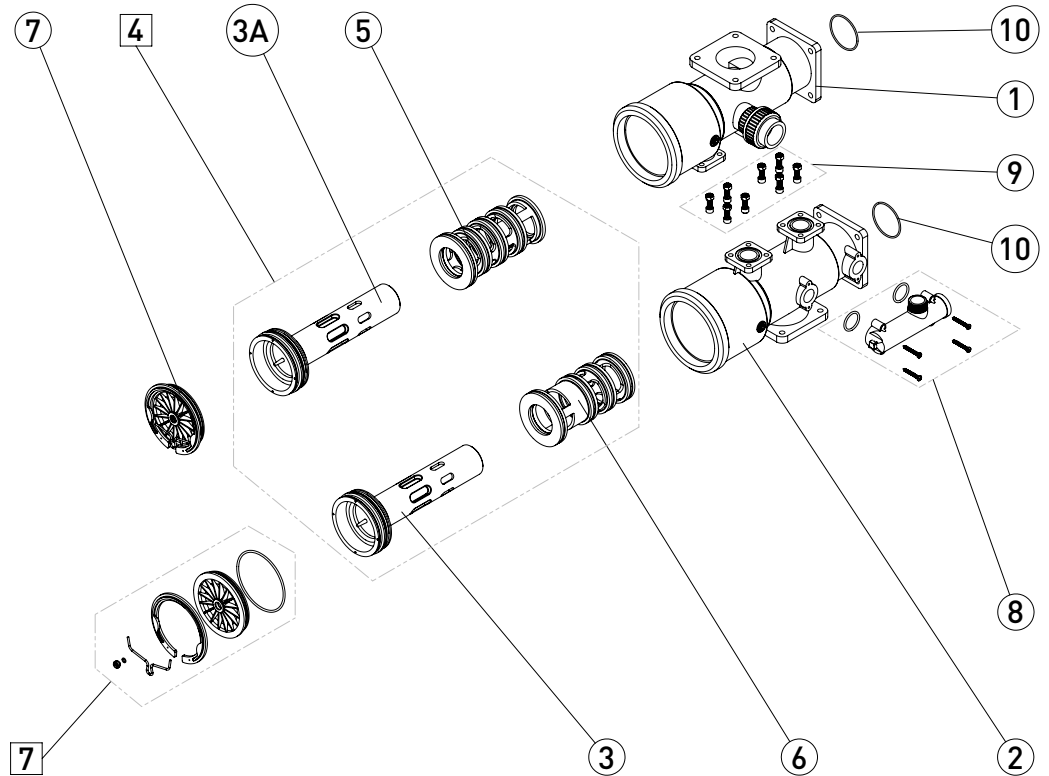

V360

SPARE PARTS

V360 spare parts

Item	Reference	Description
1	K-10100	V360 blue - outlet valve body kit
	K-10101	V360 black - outlet valve body kit
2	K-10102	V360 blue - inlet valve body kit
	K-10103	V360 black - inlet valve body kit
	K-10107	V360 blue - inlet filter valve body kit
	K-10108	V360 black - inlet filter valve body kit
3	1958/05	V360 - long piston kit
3A	1958-C/05	V360 filter - short piston kit
	1958/05	V360 - long piston kit
4	2235/05	V360 - complete internal components assy kit
	2235-F/05	V360 filter - spare kit pistons
5	K-10082	V360 - inlet seals and spacer assy kit
	K-10109	V360 filter - inlet seals and spacer assy kit
6	K-10083	V360 - outlet seals and spacer assy kit
	K-10112	V360 filter - outlet seals and spacer assy kit
7	1955/05	V360 - cap assy kit
8	2236-B/05	V360 blue - blue injector kit
	2236BK-B/05	V360 black - white injector kit
	2236-R/05	V360 blue - red injector kit
	2236BK-R/05	V360 black - red injector kit
	2236-N/05	V360 blue - black injector kit
	2236BK-N/05	V360 black - black injector kit
9	K-10104	V360 - in/out bodies connection bolts kit
	K1-47	O-ring #47 10 pcs kit