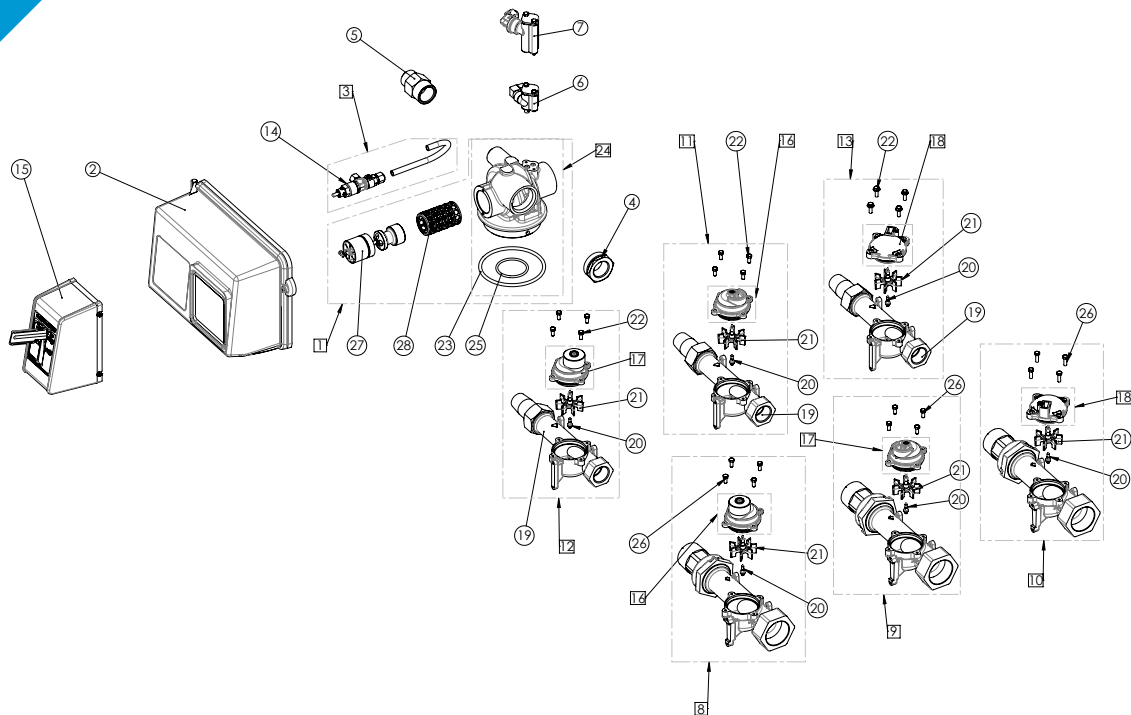

2850 VALVE

SPARE PARTS

2850 spare parts

Item	Reference	Description	Packing qty
6	24199-0	Inj assy 1600 2750/2850/2900/2910	1
	24199-00	Inj assy 1600 2750/2850/2900/2910	1
	24199-000	Inj assy 1600 2750/2850/2900/2910	1
	24199-1	Inj assy 1600 2750/2850/2900/2910	1
	24199-2	Inj assy 1600 2750/2850/2900/2910	1
	24199-3	Inj assy 1600 2750/2850/2900/2910	1
	24555-0	Inj assy 1600 HW	1
	24555-1	Inj assy 1600 HW	1
	24555-2	Inj assy 1600 HW	1
	24555-3	Inj assy 1600 HW	1
7	24173-3	Inj assy 1700/1710	1
	24173-4	Inj assy 1700/1710	1
	24173-5	Inj assy 1700/1710	1
8	18059	Meter assy 1 1/2" 200 m³	1
9	18058	Meter assy 1 1/2" 40 m³	1
10	28076	Meter assy 1 1/2" elec	1
11	24198	Meter assy 1" 20 m³	1
12	24197	Meter assy 1" 100 m³	1
13	18391	Meter assy 1" elec	1
14	18092-0.25	Kit BV 1600 & BLFC assy indus	1
	18092-0.50	Kit BV 1600 & BLFC assy indus	1
	18092-1	Kit BV 1600 & BLFC assy indus	1
	26677-0.25	Kit BV 1650 assy 0.25 gpm	1
	26677-0.50	Kit BV 1650 assy 0.50 gpm	1
	26677-1	Kit BV 1650 assy 1 gpm	1
	24181-1.2	Kit BV 1700 assy	1
	24181-2	Kit BV 1700 assy	1
	24181-4	Kit BV 1700 assy	1