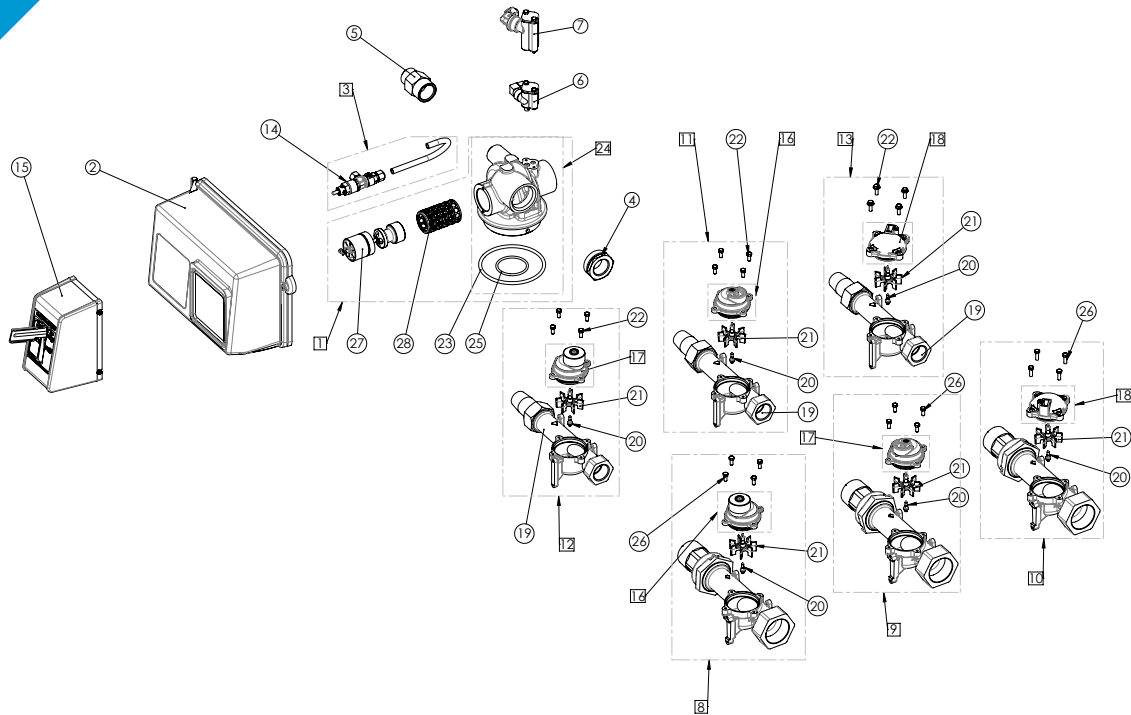

2850 VALVE

SPARE PARTS

2850 spare parts

Item	Reference	Description	Packing qty
	24181-7	Kit BV 1700 assy	1
	28423-1.2	BV 1710 1.2 gpm except 9500	1
	28423-2	BV 1710 2 gpm except 9500	1
	28423-4	BV 1710 4 gpm except 9500	1
	28423-7	BV 1710 7 gpm except 9500	1
15	18046	PH 2510/2750/2850 manual filter	1
16	15218	Cover meter assy brass	1
17	15237	Meter cover assy brass extended	1
18	18330	Meter cover assy elec	1
19	14959-20	Meter body 1" indus	1
20	13882SP	Impeller Post for 13509 -(10 pc)	1
21	13509SP	Impeller Meter Except 2" & 3" -(10 pc)	1
22	11737SP	Screw TH M5x12 -(50 pc)	1
23	16455-01	O-ring 560 CD	1
24	BU28652	VB 2850 w/ O-rings	1
25	13577-01SP	O-ring 560 CD Distrib Tube -(10 pc)	1
26	12473SP	Screw Hex Washer 10-24x5/8 18-8SS -(50 pc)	1
27	26494-00	Piston assy 2850 NBP	1
	25155	Piston assy 2850	1
28	BU28684	S&S kit 2850	1
29	23304SP	Inj Body Gasket -(10 pc)	1
30	24874SP	Screw THM 5 x 8 -(50 pc)	1
31	11893SP	Inj Flat Cover -(10 pc)	1