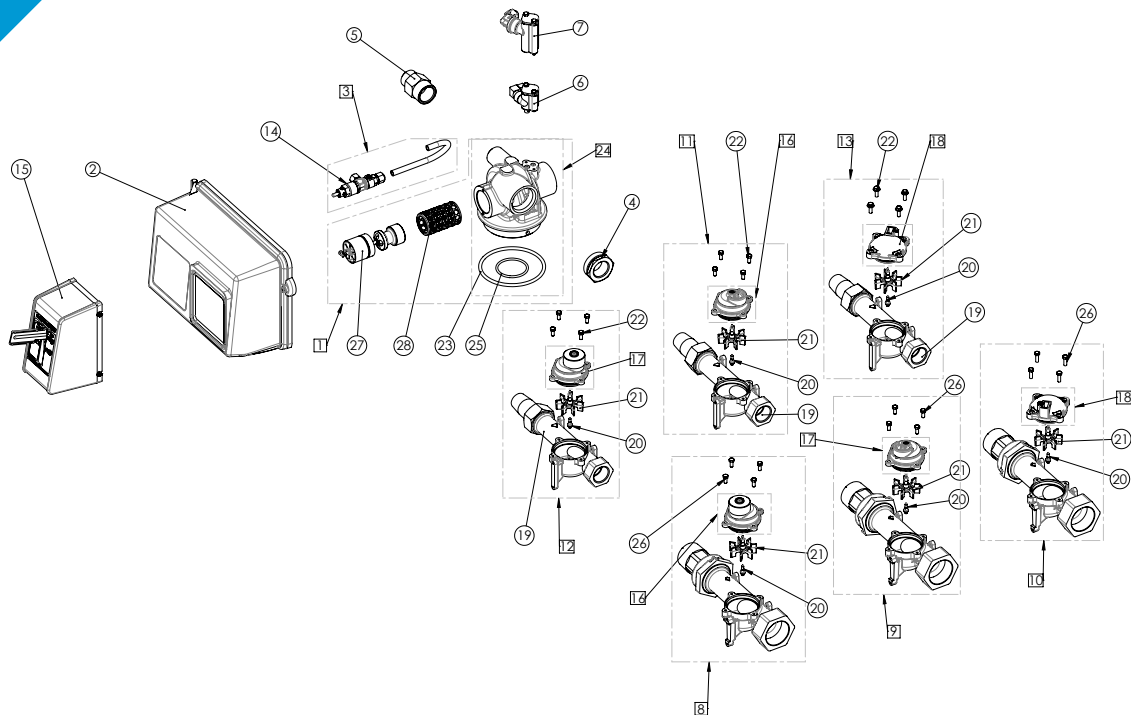

2850 VALVE

SPARE PARTS

2850 spare parts

Item	Reference	Description	Packing qty
1	BU28514-01	VB assy 2850	1
	BU28514-02	VB assy 2850 NBP	1
2	VCPHINDUS1	Power head 2510/2750/2850/2910 - See VC sub-assemblies section	
3	26909-0.50	BV 1600 assy 2750NBP/2850 0.25 gpm	1
	26909-0.50	BV 1600 assy 2750NBP/2850 0.50 gpm	1
	26909-1	BV 1600 assy 2750NBP/2850 1 gpm	1
	BU28796-0.25	BV 1650 assy 2850 NBP 0.25 gpm	1
	BU28796-0.50	BV 1650 assy 2850 NBP 0.50 gpm	1
	BU28796-1	BV 1650 assy 2850 NBP 1 gpm	1
	BU28797-0.25	BV 1650 assy 2750NBP/2850/2910 0.25 gpm	1
	BU28797-0.50	BV 1650 assy 2750NBP/2850/2910 0.50 gpm	1
	BU28797-1	BV 1650 assy 2750NBP/2850/2910 1 gpm	1
	26992-1.2	BV 1700 assy 2850 NBP 1.2 gpm	1
	26992-2	BV 1700 assy 2850 NBP 2 gpm	1
	26992-4	BV 1700 assy 2850 NBP 4 gpm	1
	26991-1.2	BV 1700 assy 2750 NBP/2850 WBP/ 2910 1.2 gpm	1
	26991-2	BV 1700 assy 2750 NBP/2850 WBP/ 2910 2 gpm	1
	26991-4	BV 1700 assy 2750 NBP/2850 WBP/ 2910 4 gpm	1
	BU28610-1.2	BV 1710 2750 NBP/2850 WBP/2910 1.2 gpm	1
	BU28610-2	BV 1710 2750 NBP/2850 WBP/2910 2 gpm	1
	BU28610-4	BV 1710 2750 NBP/2850 WBP/2910 4 gpm	1
	BU28610-7	BV 1710 2750 NBP/2850 WBP/2910 7 gpm	1
	BU28608-1.2	BV 1710 2850 NBP 1.2 gpm	1
	BU28608-2	BV 1710 2850 NBP 2 gpm	1
	BU28608-4	BV 1710 2850 NBP 4 gpm	1
	BU28608-7	BV 1710 2850 NBP 7 gpm	1
4	24991	Reducer nipple 1 1/2" to 1" female	1
5	25581-ALL	DLFC kit 1" 2850/9500 10 to 25 gpm	1