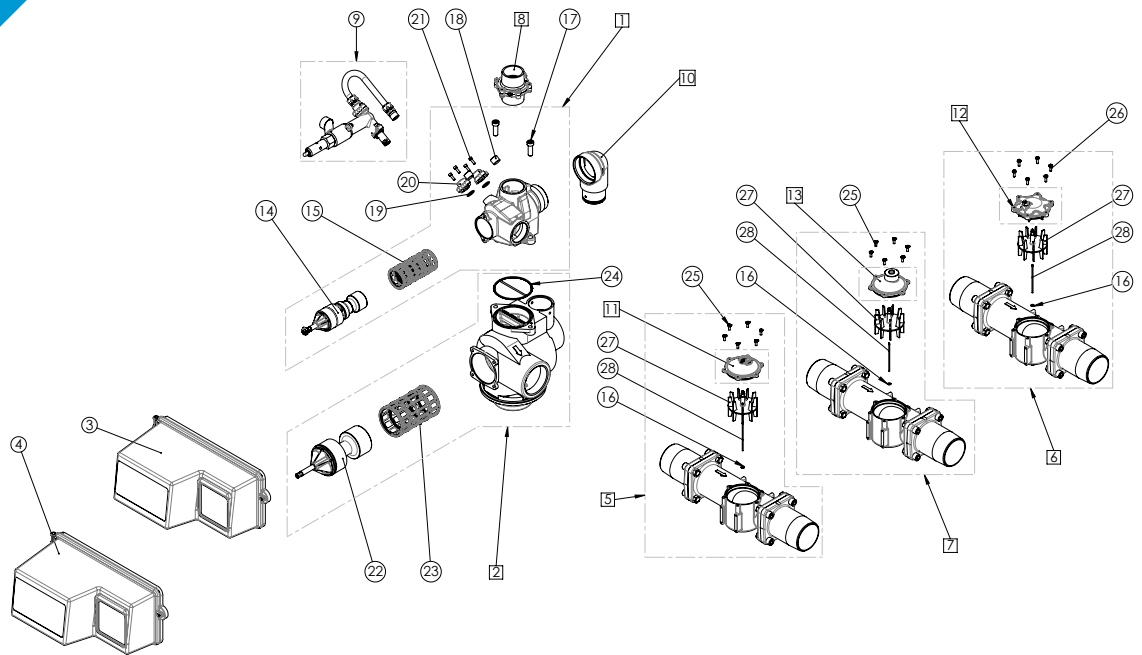

3900 VALVE

SPARE PARTS

3900 spare parts

Item	Reference	Description	Packing qty	
1	BU28517-01	VB assy 3900 DF	1	
	BU28517-02	VB assy 3900 UF	1	
2	18043	VB adapt assy 3900	1	
	18042	VB adapt assy 3900 NBP	1	
3	PH3150-001	PH 3150 24V/50Hz grey w/o timer	1	
	PH3150-002	PH 3150/3900 NXT 24V/50Hz	1	
	PH3900-001	PH 3900 24V/50Hz grey w/o timer	1	
4	PH3900-002	PH 3900 adapt 24V/50Hz	1	
	PH3900-003	PH 3900 adapt duplex A 230V # 7	1	
	PH3900-004	PH 3900 duplex A # 7	1	
	PH3900-005	PH 3900 duplex B # 7	1	
	PH3900-006	PH 3900 adapt duplex B 24V # 7	1	
	PH3900-007	PH 3900 adapt NXT	1	
	5	25818	Meter assy 3" 240 m³ 3900	1
6	27129	Meter assy 3" elec 3900	1	
7	25819	Meter assy 3" 1200 m³ 3900	1	
8	25580-ALL	DLFC kit 2" 3150/3900 30 to 100 gpm	1	
9	26745-5	BV 1800 assy 3900 DF	1	
	26745-6	BV 1800 assy 3900 DF	1	
	26745-7	BV 1800 assy 3900 DF	1	
	26745-8	BV 1800 assy 3900 DF	1	
	26745-9	BV 1800 assy 3900 DF	1	
	26745-10	BV 1800 assy 3900 DF	1	
10	18044	Coupling 3900 assy	1	
11	16400	Meter cover assy brass 240 m³	1	
12	14716-01	Meter cover assy elec 3"	1	
13	16401	Meter cover assy brass 1200 m³	1	
14	60106-00	Piston assy 3150/3900 upper DF	1	
	60106-10	Piston assy 3150 upflow	1	
15	18022	S&S kit 2930/3150/3900 upper	1	
16	16574SP	Washer - (10 pc)	1