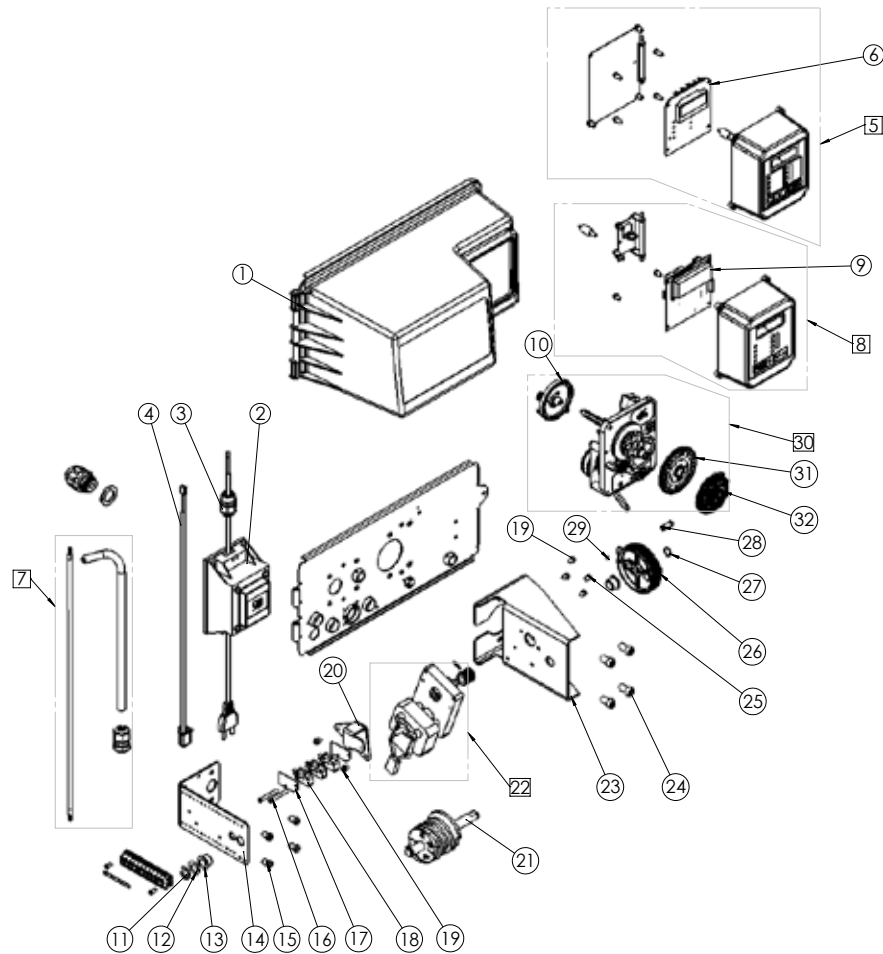

3900 VALVE

SPARE PARTS

Power head 3150 & 3900 upper

Item	Reference	Description	Packing qty
1	26637	Cover assy 3150/3900 upper grey	1
2	26259	Transfo 105VA 3900	1
	26260	Transfo 60VA	1
3	17967	Liquid tight	1
4	19121-01	Meter cable SE/SXT 0,450 m	1
5	27724-01	Timer et indus DF	1
	27724-02	Timer et indus UF	1
6	BU28529	Circuit board 3200 ET	1
7	25353	Guide cable & cable assy 3900/9500	1
7	25352	Guide cable & cable assy 3150 2"	1
8	BU28713	Timer assy NXT 3200	1
9	BR61702-03	Circuit board NXT	1
10	24201	Pgm wheel assy 160 min	5
11	16051SP	Retaining Ring - (10 pc)	1
12	16059SP	Washer - (10 pc)	1
13	16052SP	Bushing - (10 pc)	1
15	23728SP	Screw THM 6x12 - (50 pc)	1
16	40080SP	Screw Microswitch - (50 pc)	1
17	10302SP	Insulator Limit Switch - (50 pc)	1
18	10218SP	Microswitch - (5 pc)	1
19	10872SP	Screw Motor Mounting - (50 pc)	1
20	17797	Bracket switch mounting	1