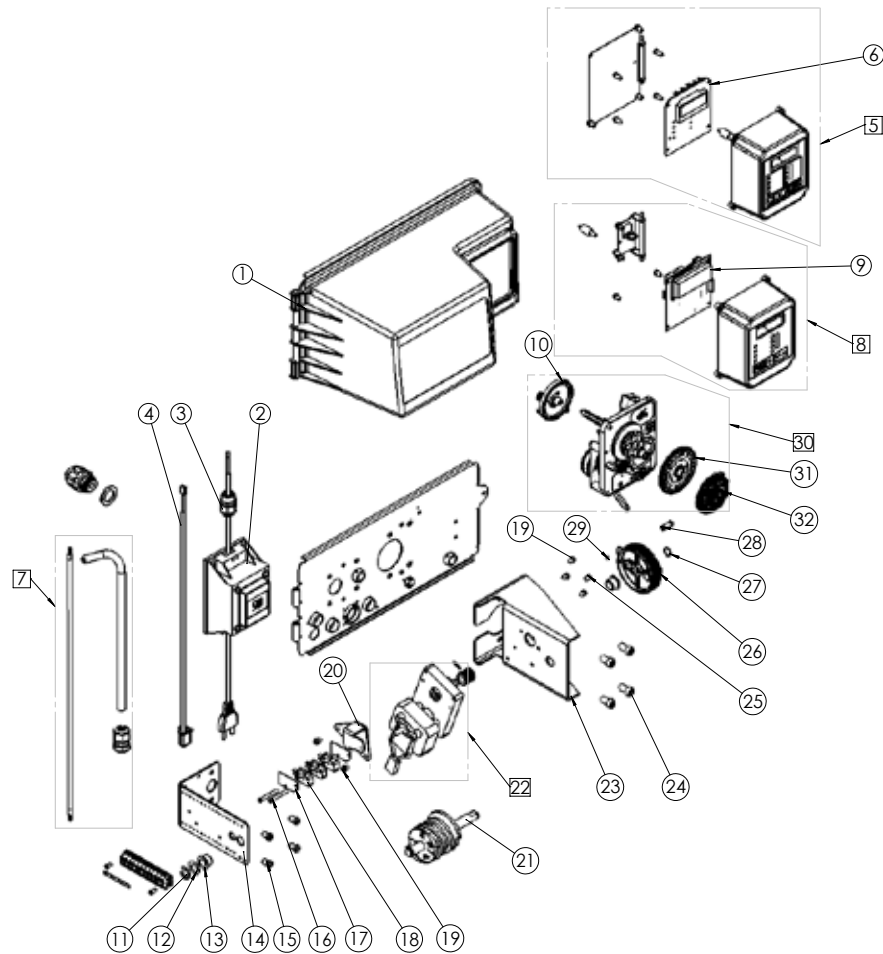

3900 VALVE

SPARE PARTS

Power head 3150 & 3900 upper

Item	Reference	Description	Packing qty
1	26637	Cover assy 3150/3900 upper grey	1
2	26259	Transfo 105VA 3900	1
	26260	Transfo 60VA	1
3	17967	Liquid tight	1
4	19121-01	Meter cable SE/SXT 0,450 m	1
5	27724-01	Timer et indus DF	1
	27724-02	Timer et indus UF	1
6	BU28529	Circuit board 3200 ET	1
7	25353	Guide cable & cable assy 3900/9500	1
7	25352	Guide cable & cable assy 3150 2"	1
8	BU28713	Timer assy NXT 3200	1
9	BR61702-03	Circuit board NXT	1
10	24201	Pgm wheel assy 160 min	5
11	16051SP	Retaining Ring - (10 pc)	1
12	16059SP	Washer - (10 pc)	1
13	16052SP	Bushing - (10 pc)	1
15	23728SP	Screw THM 6x12 - (50 pc)	1
16	40080SP	Screw Microswitch - (50 pc)	1
17	10302SP	Insulator Limit Switch - (50 pc)	1
18	10218SP	Microswitch - (5 pc)	1
19	10872SP	Screw Motor Mounting - (50 pc)	1
20	17797	Bracket switch mounting	1

3900 VALVE

SPARE PARTS

Power head 3150 & 3900 upper

Item	Reference	Description	Packing qty
21	16494-04	Cam assy 3150/3900 upper UF grey	1
21	16494-05	Cam assy 3150/3900 upper DF black	1
22	28409-01	Drive motor assy 3150/3900 24V	1
	28409-03	Drive motor assy 3150/3900 230V	1
23	15120-01	Bracket motor 3150/3900	1
24	21361SP	Screw TCHCM 8x16 - (50 pc)	1
25	11080SP	Screw Flat Head - (50 pc)	1
26	18963-31	Drive gear 3150 adapt	1
27	16050SP	Retaining Ring - (10 pc)	1
28	11709	Pin link 3150/3900	1
29	11898SP	Clip 3150/3900 - (50 pc)	1
30	VCTIMER	Timer mechanical industrial - See VC sub-assemblies section	
31	13009-21SP	24 hour gear - (10 pc)	1
32	14860	Skipper wheel assy 7 days	5
	24100	Skipper wheel assy 12 days	5
	24535	Pgm wheel assy 375 m ³ 2900/2910/3150	1
	24536	Pgm wheel assy 75 m ³ 2900/2910/3150	1
	25692	Pgm wheel assy 240 m ³ 3900	1
	25693	Pgm wheel assy 1200 m ³ 3900	1
	40941	Harness upper drive 3200 NXT (not shown)	1
	14822	Harness motor (not shown)	1
	40396	Harness 3150/3900 upper (not shown)	1