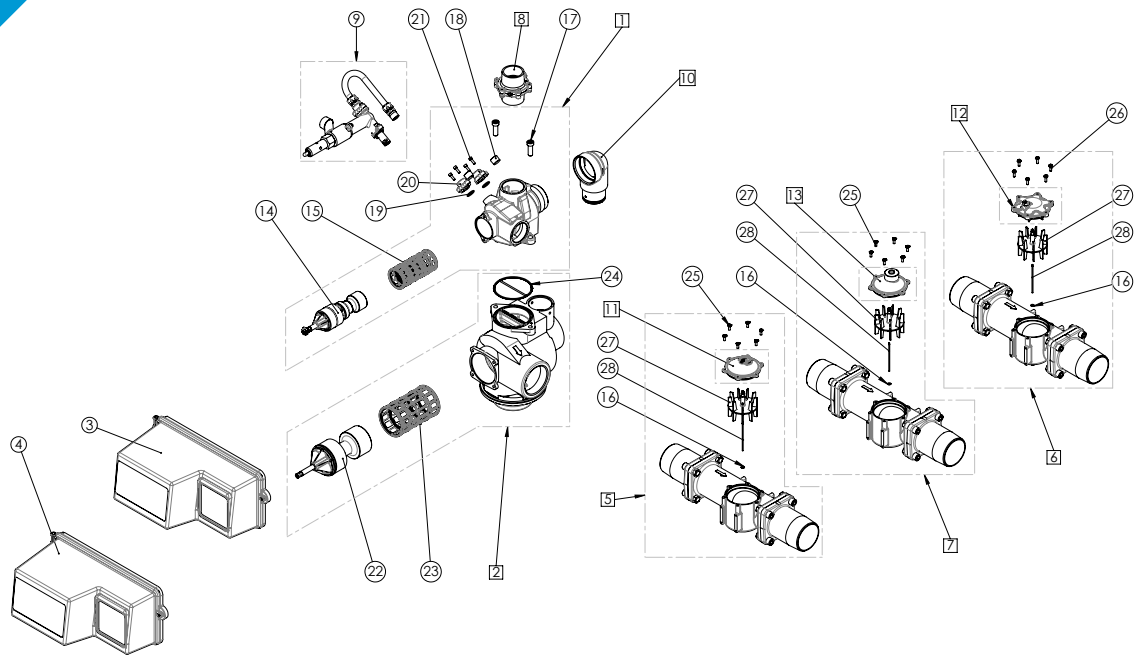

3900 VALVE

SPARE PARTS

3900 spare parts

Item	Reference	Description	Packing qty
17	25165SP	Screw THM 12x35 - (10 pc)	1
18	16387	VB plug 1/2" NPT 3150/3900	1
19	15246-01SP	O-ring 560 CD - (10 pc)	1
20	16341-02	Inj plug 1800	1
21	19677SP	Screw - (50 pc)	1
22	60107-00	Piston assy 3900 lower	1
	60107-10	Piston assy 3900 lower NBP	1
23	18064	S&S kit 3900 lower	1
24	15112	Seal 3150 adapt base	1
25	12473SP	Screw Hex Washer 10-24x5/8 18-8SS - (50 pc)	1
26	12112SP	Screw Hex HD 10-24x1/2 - (50 pc)	1
27	16575	Impeller assy 3"	1
28	16279	Impeller shaft meter	1

3900 VALVE

SPARE PARTS

Power head 3150 & 3900 upper

Item	Reference	Description	Packing qty
21	16494-04	Cam assy 3150/3900 upper UF grey	1
21	16494-05	Cam assy 3150/3900 upper DF black	1
22	28409-01	Drive motor assy 3150/3900 24V	1
	28409-03	Drive motor assy 3150/3900 230V	1
23	15120-01	Bracket motor 3150/3900	1
24	21361SP	Screw TCHCM 8x16 - (50 pc)	1
25	11080SP	Screw Flat Head - (50 pc)	1
26	18963-31	Drive gear 3150 adapt	1
27	16050SP	Retaining Ring - (10 pc)	1
28	11709	Pin link 3150/3900	1
29	11898SP	Clip 3150/3900 - (50 pc)	1
30	VCTIMER	Timer mechanical industrial - See VC sub-assemblies section	
31	13009-21SP	24 hour gear - (10 pc)	1
32	14860	Skipper wheel assy 7 days	5
	24100	Skipper wheel assy 12 days	5
	24535	Pgm wheel assy 375 m ³ 2900/2910/3150	1
	24536	Pgm wheel assy 75 m ³ 2900/2910/3150	1
	25692	Pgm wheel assy 240 m ³ 3900	1
	25693	Pgm wheel assy 1200 m ³ 3900	1
	40941	Harness upper drive 3200 NXT (not shown)	1
	14822	Harness motor (not shown)	1
	40396	Harness 3150/3900 upper (not shown)	1