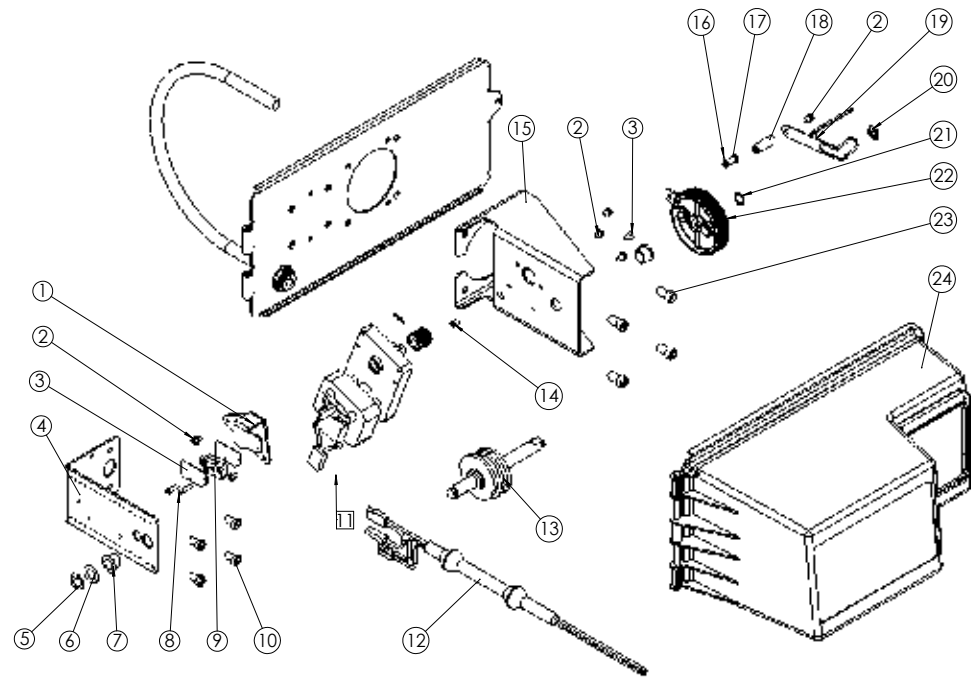

3900 VALVE

SPARE PARTS

Power head 3150 & 3900 upper

Item	Reference	Description	Packing qty
21	16494-04	Cam assy 3150/3900 upper UF grey	1
21	16494-05	Cam assy 3150/3900 upper DF black	1
22	28409-01	Drive motor assy 3150/3900 24V	1
	28409-03	Drive motor assy 3150/3900 230V	1
23	15120-01	Bracket motor 3150/3900	1
24	21361SP	Screw TCHCM 8x16 - (50 pc)	1
25	11080SP	Screw Flat Head - (50 pc)	1
26	18963-31	Drive gear 3150 adapt	1
27	16050SP	Retaining Ring - (10 pc)	1
28	11709	Pin link 3150/3900	1
29	11898SP	Clip 3150/3900 - (50 pc)	1
30	VCTIMER	Timer mechanical industrial - See VC sub-assemblies section	
31	13009-21SP	24 hour gear - (10 pc)	1
32	14860	Skipper wheel assy 7 days	5
	24100	Skipper wheel assy 12 days	5
	24535	Pgm wheel assy 375 m ³ 2900/2910/3150	1
	24536	Pgm wheel assy 75 m ³ 2900/2910/3150	1
	25692	Pgm wheel assy 240 m ³ 3900	1
	25693	Pgm wheel assy 1200 m ³ 3900	1
	40941	Harness upper drive 3200 NXT (not shown)	1
	14822	Harness motor (not shown)	1
	40396	Harness 3150/3900 upper (not shown)	1

3900 VALVE

SPARE PARTS

Power head 3900 adapter

Item	Reference	Description	Packing qty
1	17797	Bracket switch mounting	1
2	10872SP	Screw Motor Mounting - (50 pc)	1
3	10302SP	Insulator Limit Switch - (50 pc)	1
5	16051SP	Retaining Ring - (10 pc)	1
6	16059SP	Washer - (10 pc)	1
7	16052SP	Bushing - (10 pc)	1
8	11805SP	Screw Microswitch - (50 pc)	1
9	10218SP	Microswitch - (5 pc)	1
10	10231SP	Screw Hex Head Indus - (50 pc)	1
11	28409-01	Drive motor assy 3150/3900 24V	1
12	BR42446	Harness lower drive (ex 40405)	1
	40943	Harness 3200NT lower	1
13	16495	Cam assy 3900 lower	1
14	11080SP	Screw Flat Head - (50 pc)	1
15	16086	Bracket motor 3900	1
16	11898SP	Clip 3150/3900 - (50 pc)	1
18	18726-50SP	Spacer Indicator - (10 pc)	1
19	19315	Indicator off line/on line 3900	1
20	11774SP	Retaining Ring - (10 pc)	1
21	16050SP	Retaining Ring - (10 pc)	1
22	18963-39	Drive gear 3900 adapt	1
23	21361SP	Screw TCHCM 8x16 - (50 pc)	1
24	BU26638	Cover assy grey 3900 lower	1