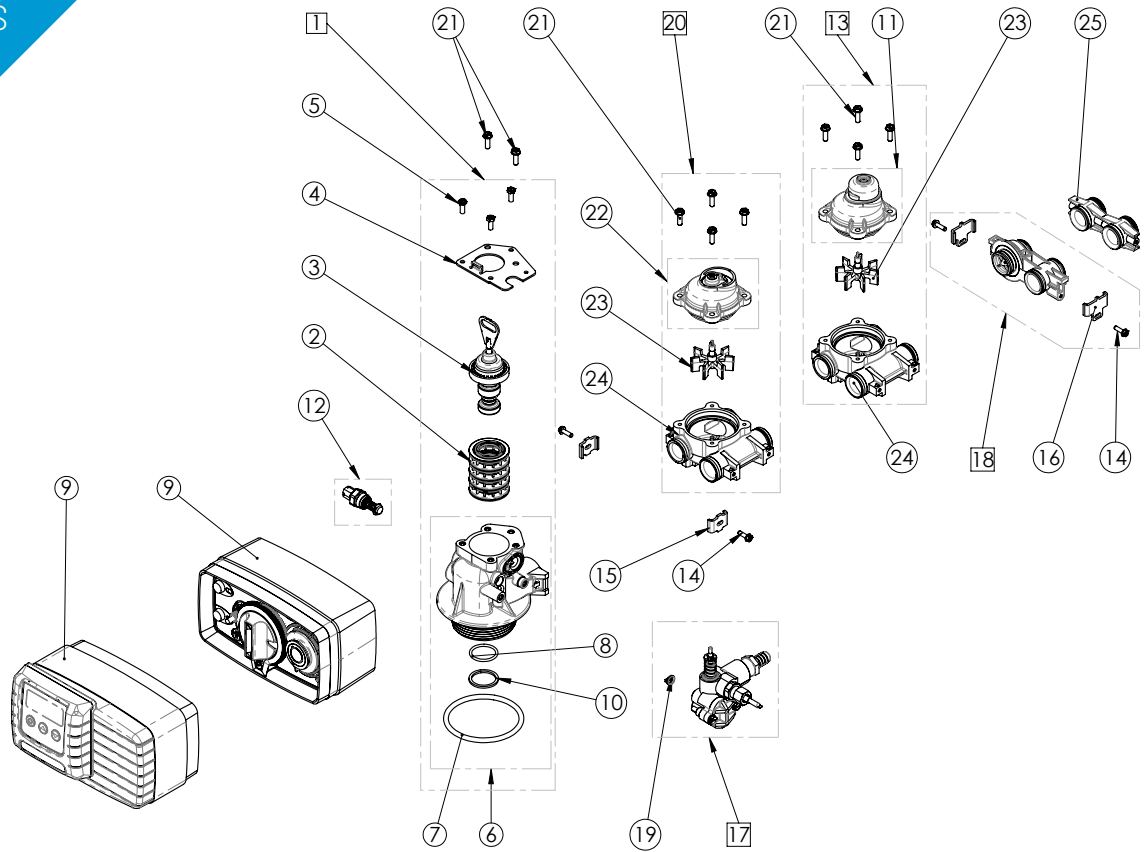

5600 SXT ELECTRONIC VALVE

SPARE PARTS

5600 SXT spare parts

Item	Reference	Description	Packing qty
9	VCPHRESID1	Power head 4600/5600 - See VC sub-assemblies section	
	PH56SE-001	PH 4600/5600 SE eco	1
	PH56SE-002	PH 4600/5600 SE TC	1
	PH56SXT-001	PH 4600/5600 SXT TC	1
	PH56SXT-002	PH 4600/5600 SXT TC UF	1
	PH56SXT-003	PH 4600/5600 SXT eco	1
	PH56SXT-004	PH 4600/5600 SXT eco UF	1
10	13030SP	O-ring Retainer Resid - (50 pc)	1
11	BR15659	Meter cover assy plastic extended 90°	1
12	24509-01	Mixing assy resid	10
13	25871	Meter assy 3/4" extended plastic 90°	1
14	14202-01SP	Screw Adapt Clip 9000/9100 - (50 pc)	1
15	13255SP	Mounting Clip - (12 pc)	1
16	19569SP	Clip Flow Meter SXT - (12 pc)	1
17	VCINJ1	Injector residential - See VC sub-assemblies section	
18	60626-01	Meter assy 3/4" turbine SXT	1
19	13497SP	Air Dispenser - (50 pc)	1
20	24107	Meter assy 3/4" 8 m ³ plastic	1
21	12473SP	Screw Hex Washer 10-24x5/8 18-8SS - (50 pc)	1
22	BR14038	Cover meter assy plastic	1
23	13509SP	Impeller Meter Except 2" & 3" - (10 pc)	1
24	24102	Meter body assy 3/4" & ring	1
25	13709	Coupling assy 2510/resid/9000	2