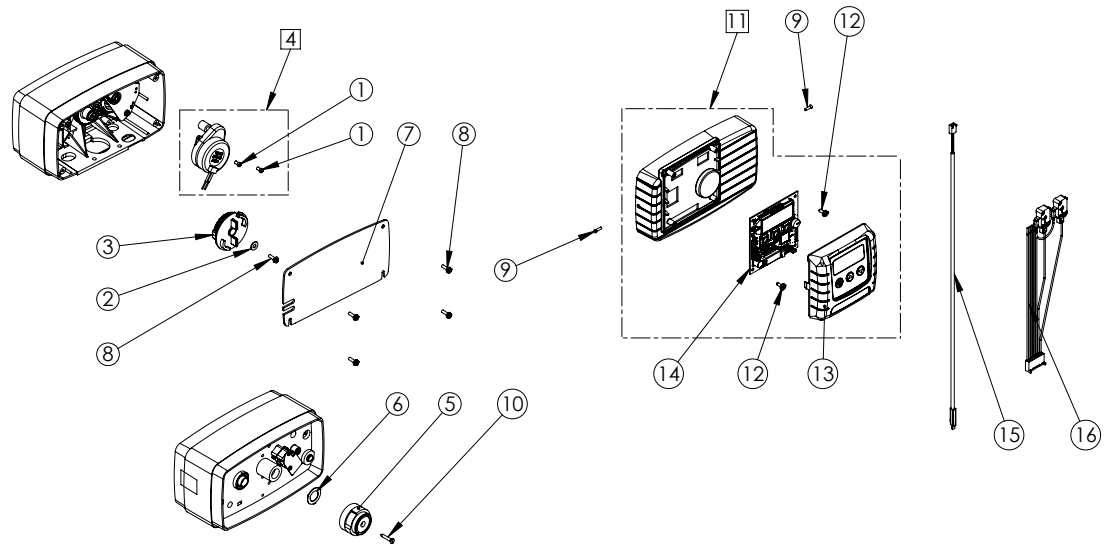

5600 SXT ELECTRONIC VALVE

SPARE PARTS

Power head 5600 SXT

Item	Reference	Description	Packing qty
1	11384SP	Screw PH 6-32x¼ Zinc - (50 pc)	1
2	12037SP	Plain Washer - (50 pc)	1
3	18722SP	Brine Cam DF/UF - (10 pc)	1
4	25329	Drive motor assy 24V/50Hz 2 RPM repl.kit	1
5	17438SP	Drive Cam DF Black - (10 pc)	1
	40609SP	Drive Cam Down Flow Blue Double backwash - (10 pc)	1
	17885SP	Drive Cam UF Red - (10 pc)	1
6	19079SP	Washer Friction - (10 pc)	1
7	13229-BLKSP	Back Cover Plastic Black 4600/5600/6600 - (10 pc)	1
8	13296SP	Screw - (50 pc)	1
9	13898SP	Screw Pgm Wheel - (50 pc)	1
10	15151SP	Screw Flat Head - (50 pc)	1
11	BU28723	front panel & label SXT	1
12	17020SP	Screw - (50 pc)	1
13	BU28714	Cover front panel & label SXT	1
14	BR43346-E0	Circuit board SXT programmed eco	1
15	BR19791-01	Turbine meter cable elec 0,450 m	1
16	BU28600	Wire harness power 4600/5000/5600	1

5600 SXT ELECTRONIC VALVE

SPARE PARTS

5600 SXT spare parts

Item	Reference	Description	Packing qty
9	VCPHRESID1	Power head 4600/5600 - See VC sub-assemblies section	
	PH56SE-001	PH 4600/5600 SE eco	1
	PH56SE-002	PH 4600/5600 SE TC	1
	PH56SXT-001	PH 4600/5600 SXT TC	1
	PH56SXT-002	PH 4600/5600 SXT TC UF	1
	PH56SXT-003	PH 4600/5600 SXT eco	1
	PH56SXT-004	PH 4600/5600 SXT eco UF	1
10	13030SP	O-ring Retainer Resid - (50 pc)	1
11	BR15659	Meter cover assy plastic extended 90°	1
12	24509-01	Mixing assy resid	10
13	25871	Meter assy 3/4" extended plastic 90°	1
14	14202-01SP	Screw Adapt Clip 9000/9100 - (50 pc)	1
15	13255SP	Mounting Clip - (12 pc)	1
16	19569SP	Clip Flow Meter SXT - (12 pc)	1
17	VCINJ1	Injector residential - See VC sub-assemblies section	
18	60626-01	Meter assy 3/4" turbine SXT	1
19	13497SP	Air Dispenser - (50 pc)	1
20	24107	Meter assy 3/4" 8 m ³ plastic	1
21	12473SP	Screw Hex Washer 10-24x5/8 18-8SS - (50 pc)	1
22	BR14038	Cover meter assy plastic	1
23	13509SP	Impeller Meter Except 2" & 3" - (10 pc)	1
24	24102	Meter body assy 3/4" & ring	1
25	13709	Coupling assy 2510/resid/9000	2