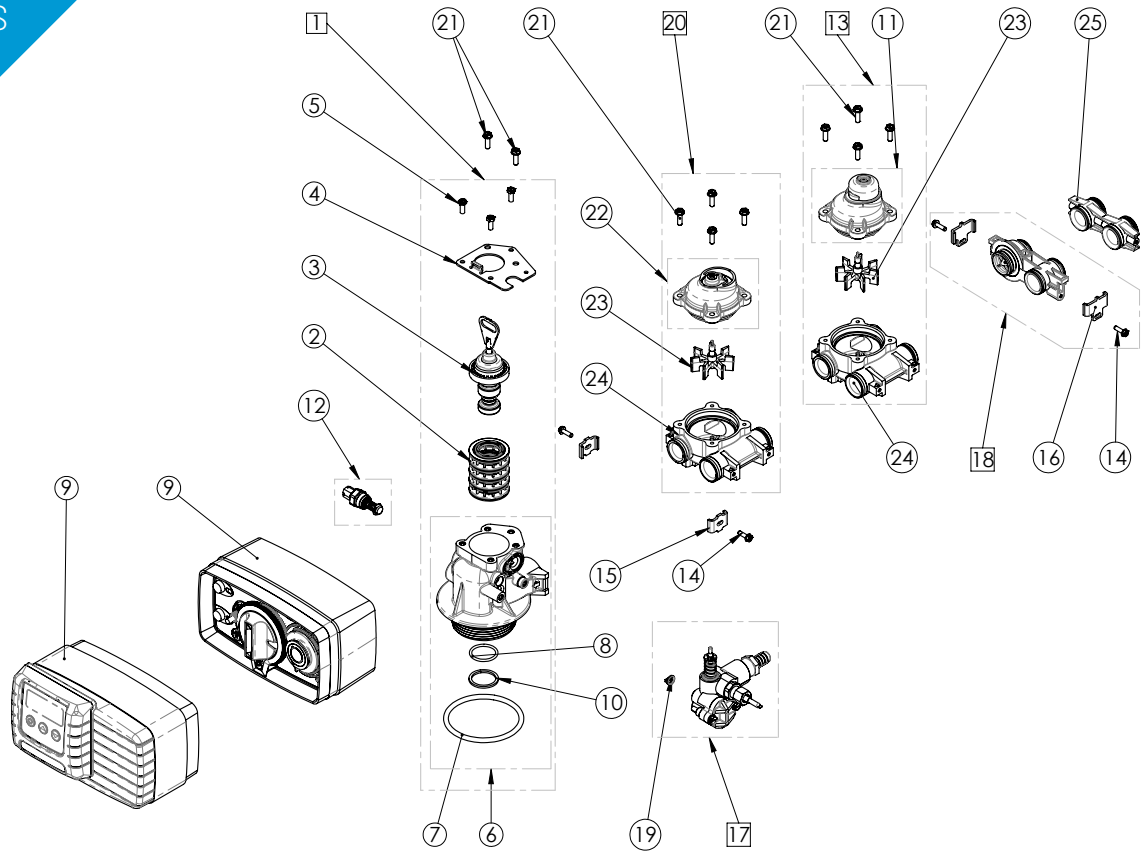

5600 SXT ELECTRONIC VALVE

SPARE PARTS

5600 SXT spare parts

Item	Reference	Description	Packing qty	
1	BU28520-01	VB assy 5600 filter	1	
	BU28520-02	VB assy 5600 w/ mixing	1	
	BU28520-03	VB assy 5600 LWU w/ mixing	1	
	BU28520-04	VB assy 5600 FR w/ mixing	1	
	BU28520-06	VB assy 5600 SXT/6600/6700 DF mixing	1	
	BU28520-07	VB assy 5600 SXT/6600/6700 UF	1	
	BU28520-13	VB assy 5600SXT filter	1	
	2	24115	S&S kit resid	1
3	18928	Piston assy 4600/5600 filter	1	
	24116	Piston assy 4600/5600	1	
	24117	Piston assy 4600/5600 LWU	1	
	18089	Piston assy 4600/5600 LWU FR	1	
	24507	Piston assy 5600 UF	1	
	27077	Piston assy 4600SE/5600SXT/6600/6700 DF	1	
	25593	Piston assy 5600SXT/6600/6700 UF	1	
4	BU13546	Plug retainer	1	
5	12112SP	Screw Hex HD 10-24x1/2 - (50 pc)	1	
6	28405-10	VB resid DF w/o mixing	1	
	28405-20	VB resid DF mixing	1	
	28405-30	VB resid UF w/o mixing	1	
	28405-40	VB resid UF mixing	1	
7	13304-01SP	O-ring 560 CD - (10 pc)	1	
8	12281-01SP	O-ring Top of Tank 560 CD - (10 pc)	1