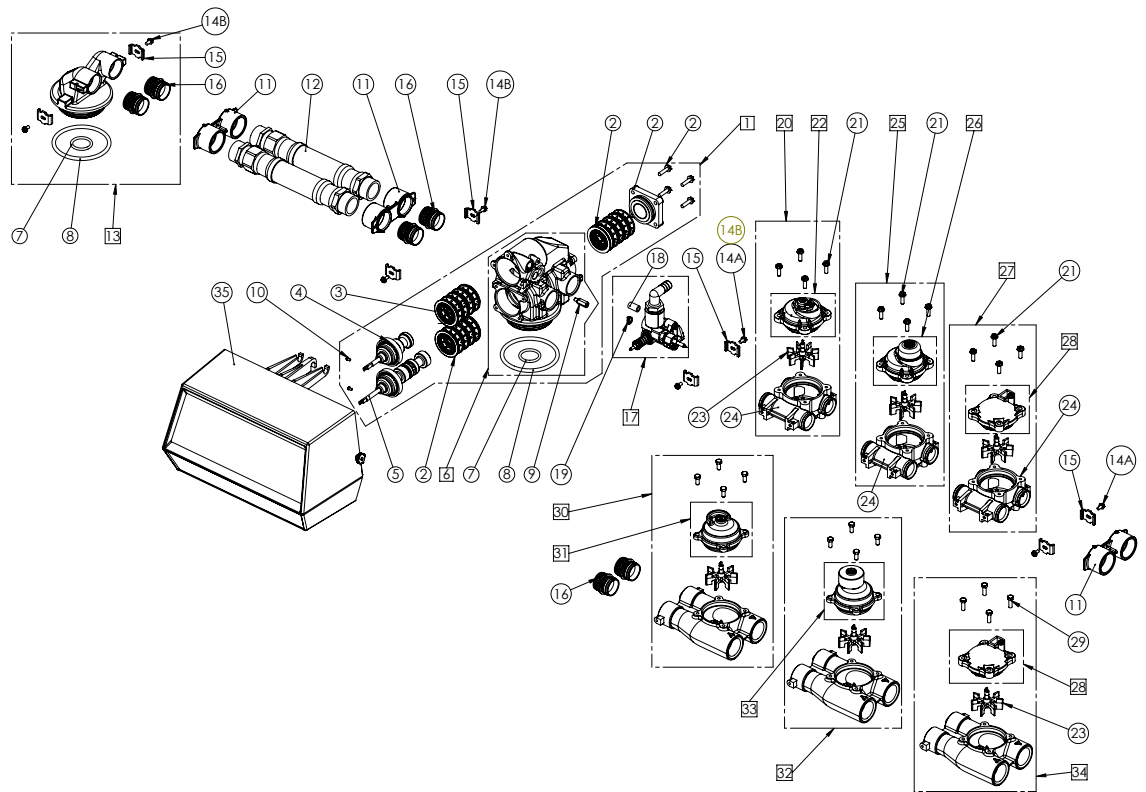

9000 VALVE

SPARE PARTS

9000 spare parts

| Item | Reference | Description | Packing qty |
|------|-----------------|--|-------------|
| 1 | BU28523-01 | VB assy 9000 DF | 1 |
| | BU28523-02 | VB assy 9000 DF HW | 1 |
| | BU28523-03 | VB assy 9000 UF | 1 |
| 2 | BU28664 | S&S kit 9000/9100 lower | 1 |
| 2+3 | 26013 | S&S kit 9000 HW upper & lower | 1 |
| 2+3 | 25642 | S&S kit 9000/9100 Upper & Lower | 1 |
| 3 | 24115 | S&S kit resid | 1 |
| | 24944 | S&S kit 4600/9000 upper HW | 1 |
| 4 | 24234 | Piston assy 9000/9100 upper | 1 |
| | 27188 | Piston assy 9000 upper DF HW | 1 |
| 5 | 24235 | Piston assy 9000/9100 lower DF | 1 |
| | 27187 | Piston assy 9000 lower DF HW | 1 |
| | 28173 | Piston assy 9000/9100 lower UF | 1 |
| 6 | BU28606 | VB 9000 & seals | 1 |
| 7 | 11710-01SP | Adapt O-ring 560 CD - (50 pc) | 1 |
| 8 | 12281-01SP | O-ring Top of Tank 560 CD - (10 pc) | 1 |
| 10 | 11335SP | Piston Rod Screw 9000/9100/9500 - (50 pc) | 1 |
| 11 | 13398-10 | Yoke brass 1" BSP | 24 |
| 12 | See accessories | Kit flexible 2nd tank adapter | |
| 13 | 24238 | 2nd tank adapt assy 9000 | 1 |
| 14A | 13314SP | Screw Adapt Clip - (50 pc) | 1 |
| 14B | 14202-01SP | Screw Adapt Clip 9000/9100 - (50 pc) | 1 |
| 15 | 13255SP | Mounting Clip - (12 pc) | 1 |
| 16 | 15078-01 | Coupling assy 9000 | 4 |
| 17 | VCINJ1 | Injector residential - See VC sub-assemblies section | |