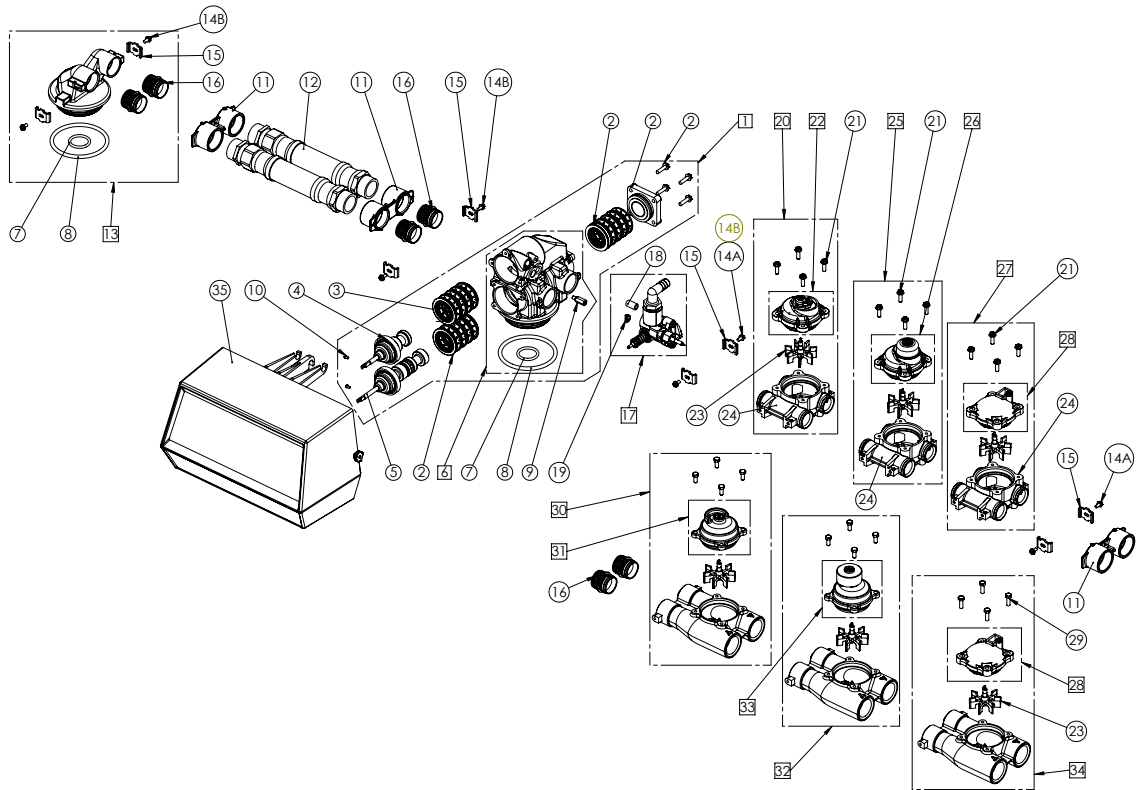

9000 VALVE SPARE PARTS

9000 spare parts

Item	Reference	Description	Packing qty
18	13361SP	Spacer Inj - (5 pc)	1
19	13497SP	Air Dispenser - (50 pc)	1
20	24107	Meter assy 3/4" 8 m³ plastic	1
21	12473SP	Screw Hex Washer 10-24x5/8 18-8SS - (50 pc)	1
22	BR14038	Cover meter assy plastic	1
23	13509SP	Impeller Meter Except 2" & 3" - (10 pc)	1
24	24102	Meter body assy 3/4" & ring	1
25	24106	Meter assy 3/4" 40 m³ 9000 plastic	1
26	BR15150	Meter cover assy plastic	1
27	26702	Meter assy 3/4" elec	1
28	18330	Meter cover assy elec	1
29	11737SP	Screw TH M5x12 - (50 pc)	1
30	24229	Meter assy 1" 20 m³	1
31	15218	Cover meter assy brass	1
32	24228	Meter assy 1" 100 m³	1
33	15237	Meter cover assy brass extended	1
34	27130	Meter assy 1" elec 9000 ET	1
35	VCPHTWIN1	PH 9000/9100/950 - See VC sub-assemblies section