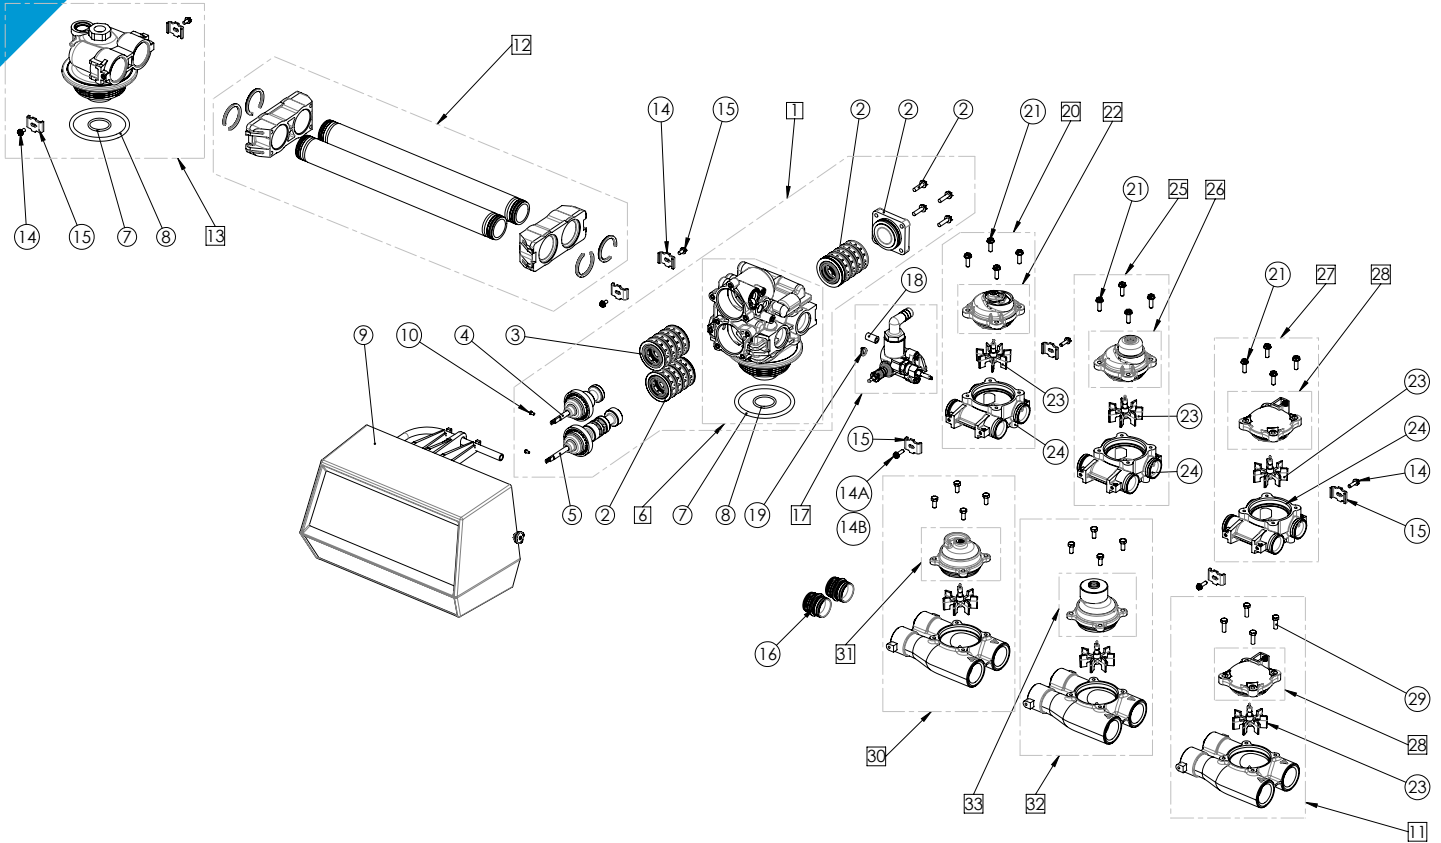

9100 VALVE

SPARE PARTS

9100 spare parts

Item	Reference	Description	Packing qty
1	BU28524-01	VB assy 9100 DF w/o mixing	1
	BU28524-02	VB assy 9100 UF w/o mixing	1
2	BU28664	S&S kit 9000/9100 lower	1
	25642	S&S kit 9000/9100 upper and lower	1
3	24115	S&S kit resid	1
4	24234	Piston assy 9000/9100 upper	1
5	24235	Piston assy 9000/9100 lower DF	1
	28173	Piston assy 9000/9100 lower UF	1
6	BU28241	VB & distrib adapt 9100 w/o mixing	1
7	18303-01SP	O-ring Top of Tank - (10 pc)	1
8	13304-01SP	O-ring 560 CD - (10 pc)	1
9	VCPHTWIN1	PH 9000/9100/9500 - See VC sub-assemblies section	
10	11335SP	Piston Rod Screw 9000/9100/9500 - (50 pc)	1
11	27130	Meter assy 1" elec 9000 ET	1
12	28243-xx	See spare parts section	
13	28242	2nd tank adapt assy 9100	1
14A	13314SP	Screw Adapt Clip - (50 pc)	1
14B	14202-01SP	Screw Adapt Clip 9000/9100 - (50 pc)	1

9100 VALVE

SPARE PARTS

9100 spare parts

Item	Reference	Description	Packing qty
15	13255SP	Mounting Clip - (12 pc)	1
16	15078-01	Coupling assy 9000	4
17	VCINJ1	Injector residential - See VC sub-assemblies section	
18	13361SP	Spacer Inj - (5 pc)	1
19	13497SP	Air Dispenser - (50 pc)	1
20	24107	Meter assy 3/4" 8 m ³ plastic	1
21	12473SP	Screw Hex Washer 10-24x5/8 18-8SS - (50 pc)	1
22	BR14038	Cover meter assy plastic	1
23	13509SP	Impeller Meter Except 2" & 3" - (10 pc)	1
24	24102	Meter body assy 3/4" & ring	1
25	24106	Meter assy 3/4" 40 m ³ 9000 plastic	1
26	BR15150	Meter cover assy plastic	1
27	26702	Meter assy 3/4" elec	1
28	18330	Meter cover assy elec	1
29	11737SP	Screw TH M5x12 - (50 pc)	1
30	24229	Meter assy 1" 20 m ³	1
31	15218	Cover meter assy brass	1
32	24228	Meter assy 1" 100 m ³	1
33	15237	Meter cover assy brass extended	1