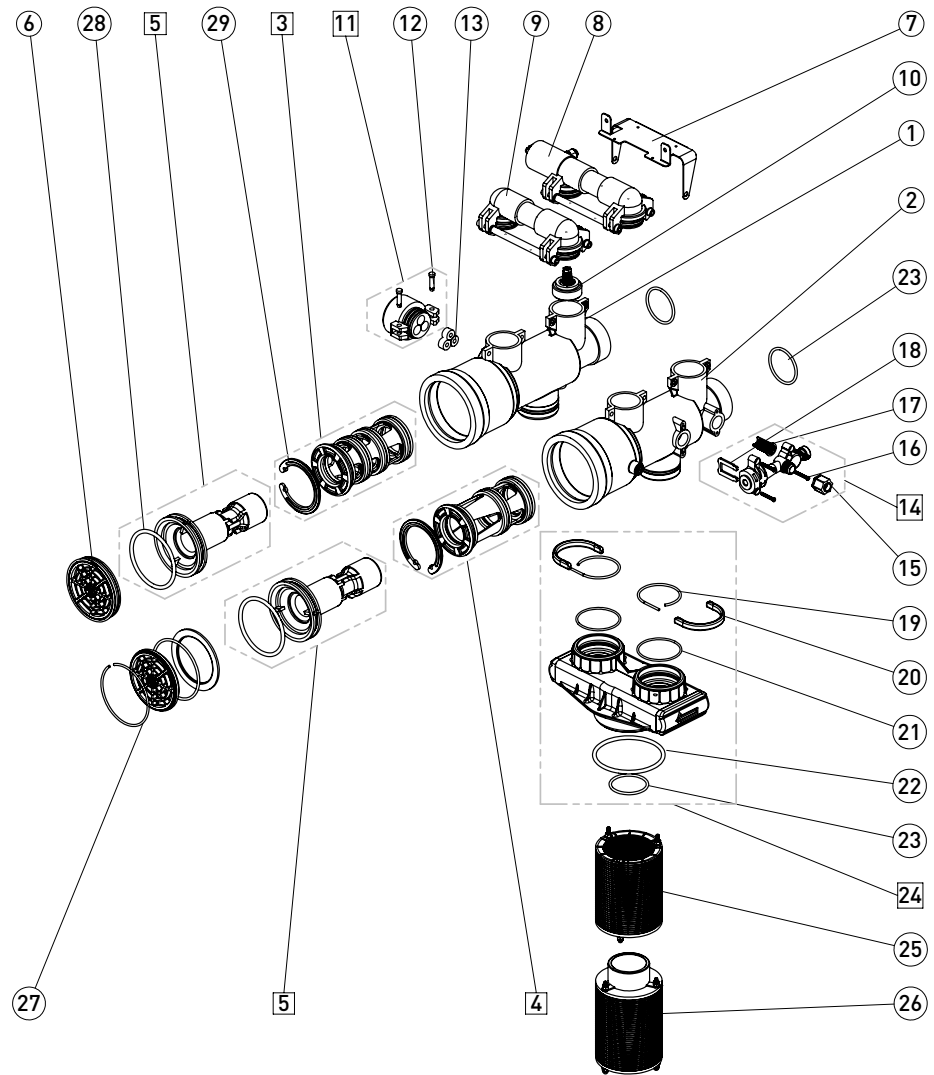

### V250 V260 spare parts

Item	Reference	Description
1	5121-M	V250 outlet body (internals not included)
1+3+5+6	5145-BC1/05	Outlet body assembled kit (internal parts included)
1+6	5121-ML/05	V250 outlet body + cap (internals not included)
2	5120-M	V250 inlet body (internals not included)
2+4+5+6	5145-AC1/05	Inlet body assembled kit (internal parts included)
2+6	5120-ML/05	V250 inlet body + cap (internals not included)
3	5110-BC/07	Outlet body seals and spacers kit
	5110-BC/08	Outlet body seals kit for demineralization
4	5110-AC/07	Inlet body seals and spacers kit
	5110-AC/08	Inlet body seals kit for demineralization
5	5141-1/05	Piston kit
3+5+4+5	2237-2/05	Internal parts kit
6	5130-1/05	Cap spare parts
8	5100-250A/06	Backwash valve kit complete double effect
	5100-250A/05	Backwash valve v250 complete double effect - before 2007
9	5180-P/06	Inlet/outlet manifold - after 2007
10	5160/05	V260 by-pass valve kit
11	6110/05	Drain + flow carrier kit
	2265-I/05	Kit fitting socket 2" ext > 1 1/4" int (nylon)
12	K-9-S/05	Drain connection lock pin - kit 10 pcs

### V250 V260 spare parts

Item	Reference	Description
27	5154-K/05	Safety threads kit
28	K-403	Kit piston O-ring 6325 nbr 70Sh (Id 81,92 x Cd 3,53)
29	K1-5111/05	V250-v260 circlip - kit 10 pcs
30	5185/05	V260 body connection kit
31	5120-MF	V260 inlet valve body
31+4+5+6	5145-ACF1/05	Inlet body assembled with internals
31+6	5120-MFL/05	Inlet valve body + cap
32	5121-MF	V260 outlet valve body
32+3+5+6	5145-BCF1/05	Outlet body assembled with internals
32+6	5121-MFL/05	Outlet valve body + cap
33	5100-260/05	V260 backwash valve S.E.kit