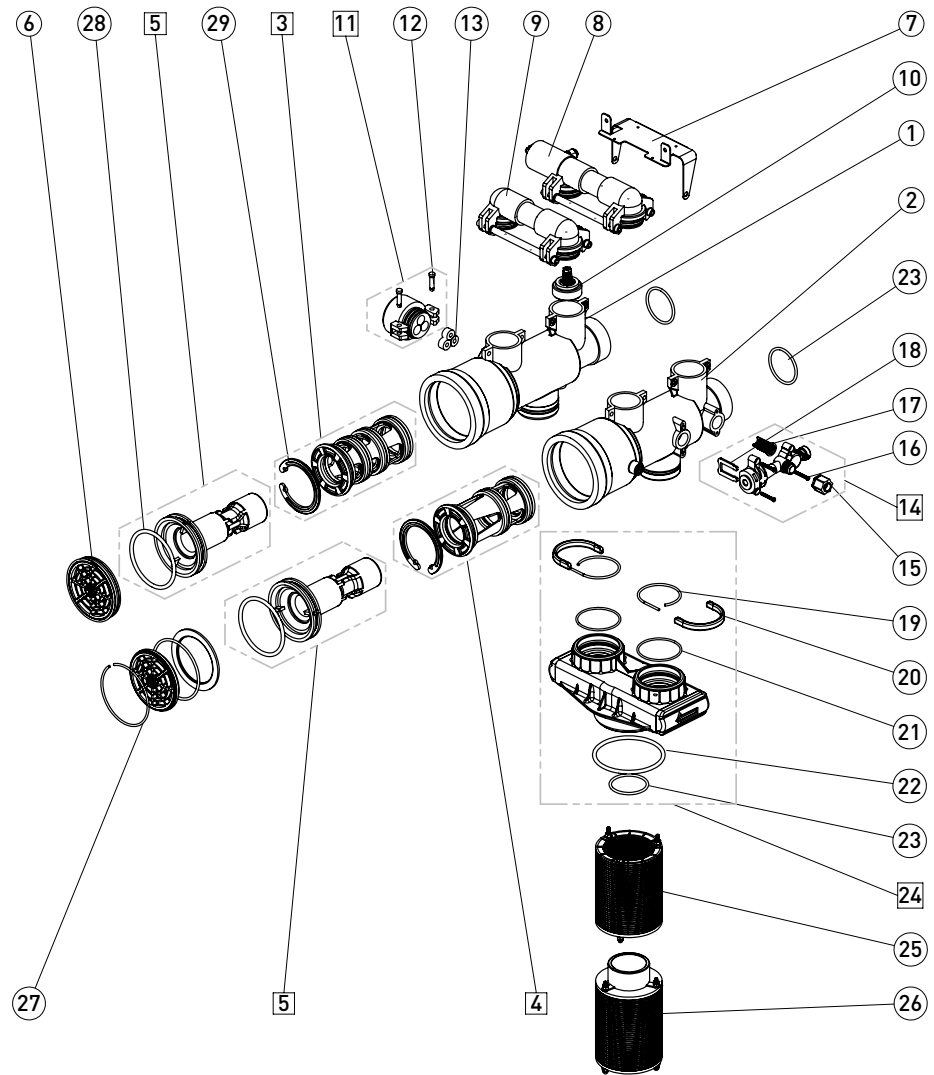

## SPARE PARTS

### V250 V260 spare parts

Item	Reference	Description
13	K-70-345	Kit flow control $\varnothing$ 4-5-6mm. - 9pcs (3 x 3pcs)
14	5150-B1/05	Blue injector kit
	5150-N1/05	Black injector kit
	5150-F1/05	Filtration injector kit
15	66/05	Nut + tube sleeve - kit 1 pc
	66-K/05	Nut + tube sleeve - kit 100 pcs
17	18-K/05	Injector's filter - kit 10 pcs
18	5152-K/05	Injector cap fixer nut - kit 10 pcs
19	5154-K/05	Safety threads kit
20	5170-F/05	Tank adapter safety locker - kit 2 pcs
21	K-5174-1	O-ring v250 adapter to valve - kit 10pcs
22	5173-PK/05	Tank adapter external O-ring - kit 10 pcs
23	5174-K/05	Tank adapter internal O-ring - kit 10 pcs
24	5170-A/05	Tank adapter kit
25	5200-A/05	Top filter (softening) kit
	5200-F/05	Top filter (filtration) kit
	5200-D/05	Top filter (demineralization) kit
26	5201-A/05	Softening bottom filter kit
	5201-F/05	Filtration bottom filter kit
	5201-D/05	Demineralization bottom filter kit

### V250 V260 spare parts

Item	Reference	Description
27	5154-K/05	Safety threads kit
28	K-403	Kit piston O-ring 6325 nbr 70Sh (Id 81,92 x Cd 3,53)
29	K1-5111/05	V250-v260 circlip - kit 10 pcs
30	5185/05	V260 body connection kit
31	5120-MF	V260 inlet valve body
31+4+5+6	5145-ACF1/05	Inlet body assembled with internals
31+6	5120-MFL/05	Inlet valve body + cap
32	5121-MF	V260 outlet valve body
32+3+5+6	5145-BCF1/05	Outlet body assembled with internals
32+6	5121-MFL/05	Outlet valve body + cap
33	5100-260/05	V260 backwash valve S.E.kit