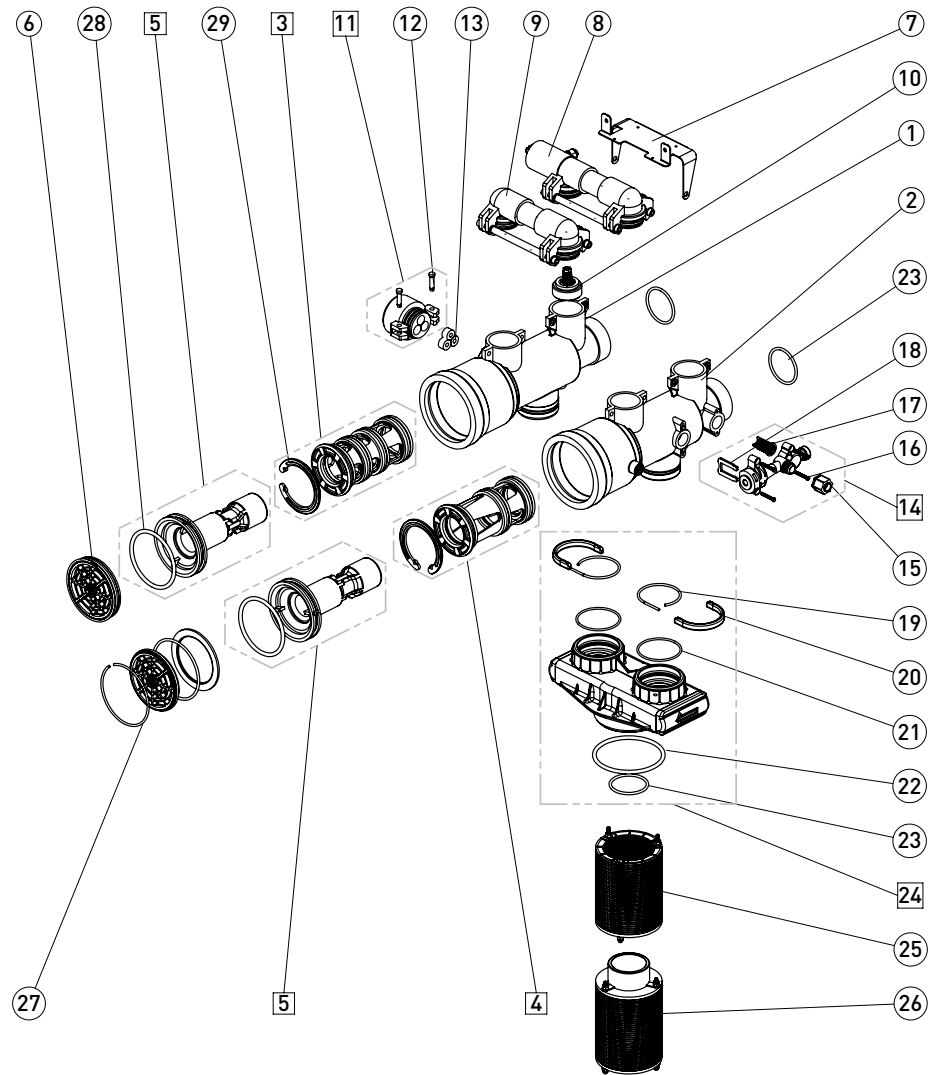

V250 V260

SPARE PARTS

V250 V260 spare parts

Item	Reference	Description
13	K-70-345	Kit flow control $\varnothing$ 4-5-6mm. - 9pcs (3 x 3pcs)
14	5150-B1/05	Blue injector kit
	5150-N1/05	Black injector kit
	5150-F1/05	Filtration injector kit
15	66/05	Nut + tube sleeve - kit 1 pc
	66-K/05	Nut + tube sleeve - kit 100 pcs
17	18-K/05	Injector's filter - kit 10 pcs
18	5152-K/05	Injector cap fixer nut - kit 10 pcs
19	5154-K/05	Safety threads kit
20	5170-F/05	Tank adapter safety locker - kit 2 pcs
21	K-5174-1	O-ring v250 adapter to valve - kit 10pcs
22	5173-PK/05	Tank adapter external O-ring - kit 10 pcs
23	5174-K/05	Tank adapter internal O-ring - kit 10 pcs
24	5170-A/05	Tank adapter kit
25	5200-A/05	Top filter (softening) kit
	5200-F/05	Top filter (filtration) kit
	5200-D/05	Top filter (demineralization) kit
26	5201-A/05	Softening bottom filter kit
	5201-F/05	Filtration bottom filter kit
	5201-D/05	Demineralization bottom filter kit